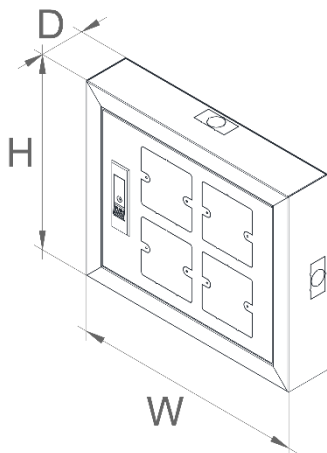

Tel: +60-5-366 5227

Fax: +60-5-366 1227

Email: info@yli-ind.com.my

METAL ENCLOSURE BOX

SPECIFICATION

Material	Heavy Gauge Sheet Steel
Installation	Wall Mounting
Lock Type	Push-In Lock & Key Set
Finishing	Electrostatic Polyester Powder Coated (Wrinkle Grey)

ORDER INFORMATION

Model	Dimension			Thickness (t)
	Width (W)	Height (H)	Depth (D)	
YMEB 20x30x12	200mm / 8"	300mm / 12"	120mm / 5"	0.8mm
YMEB 25x25x12	250mm / 10"	250mm / 10"	120mm / 5"	0.8mm
YMEB 25x35x12	250mm / 10"	350mm / 14"	120mm / 5"	0.8mm
YMEB 30x40x15	300mm / 12"	400mm / 16"	150mm / 6"	0.8mm
YMEB 30x40x20	300mm / 12"	400mm / 16"	200mm / 8"	0.8mm
YMEB 40x50x20	400mm / 16"	500mm / 20"	200mm / 8"	1.0mm
YMEB 40x60x20	400mm / 16"	600mm / 24"	200mm / 8"	1.0mm
YMEB 50x60x20	500mm / 20"	600mm / 24"	200mm / 8"	1.0mm
YMEB 50x70x20	500mm / 20"	700mm / 28"	200mm / 8"	1.0mm
YMEB 60x80x20	600mm / 24"	800mm / 32"	200mm / 8"	1.0mm

SWITCH CENTRE BOX

SPECIFICATION

Material	Heavy Gauge Sheet Steel
Installation	Wall Mounting
Lock Type	Push-In Lock & Key Set
Finishing	Electrostatic Polyester Powder Coated (Wrinkle Grey)

ORDER INFORMATION

Model	Dimension			Thickness (t)
	Width (W)	Height (H)	Depth (D)	
YSCB 20x25x6 - 2S	200mm / 8"	250mm / 10"	60mm / 2"	0.8mm
YSCB 30x25x6 - 4S	300mm / 12"	250mm / 10"	60mm / 2"	0.8mm
YSCB 40x25x6 - 6S	400mm / 16"	250mm / 10"	60mm / 2"	0.8mm
YSCB 50x25x6 - 8S	500mm / 20"	250mm / 10"	60mm / 2"	0.8mm
YSCB 40x35x6 - 9S	400mm / 16"	350mm / 14"	60mm / 2"	0.8mm
YSCB 50x35x6 - 12S	500mm / 20"	350mm / 14"	60mm / 2"	0.8mm