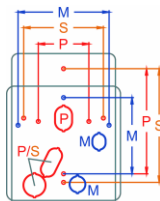

PANEL DRAWING

REGULATOR & SWITCH BOX

SPECIFICATION

Material	Heavy Gauge Sheet Steel
Installation	Wall Mounting
Lock Type	Push-In Lock & Key Set
Finishing	Electrostatic Polyester Powder Coated (Wrinkle Grey)

ORDER INFORMATION

Model	Dimension			Thickness (t)
	Width (W)	Height (H)	Depth (D)	
YRSB 20x30x6 - 1R1S	200mm / 8"	300mm / 12"	60mm / 2"	0.8mm
YRSB 20x45x6 - 2R1S	200mm / 8"	450mm / 18"	60mm / 2"	0.8mm
YRSB 30x30x6 - 2R1S	300mm / 12"	300mm / 12"	60mm / 2"	0.8mm
YRSB 30x30x6 - 2R2S	300mm / 12"	300mm / 12"	60mm / 2"	0.8mm
YRSB 40x30x6 - 3R2S	400mm / 16"	300mm / 12"	60mm / 2"	0.8mm
YRSB 40x30x6 - 3R3S	400mm / 16"	300mm / 12"	60mm / 2"	0.8mm
YRSB 50x30x6 - 4R4S	500mm / 20"	300mm / 12"	60mm / 2"	0.8mm
YRSB 35x45x6 - 5R3S	350mm / 14"	450mm / 18"	60mm / 2"	0.8mm
YRSB 40x45x6 - 6R3S	400mm / 16"	450mm / 18"	60mm / 2"	0.8mm
YRSB 50x55x6 - 8R8S	500mm / 20"	550mm / 22"	60mm / 2"	1.0mm
YRSB 50x70x6 - 12R8S	500mm / 20"	700mm / 28"	60mm / 2"	1.0mm

PANEL DRAWING

REGULATOR SLOT GUIDE

- P** For PANASONIC & KDK
- S** For SHARP & MIND
- M** For MISTRAL

ANGLE FLOOR BOX

SPECIFICATION

Material	Heavy Gauge Sheet Steel
Installation	Surface Mounting
Finishing	Electrostatic Polyester Powder Coated (Smooth White)