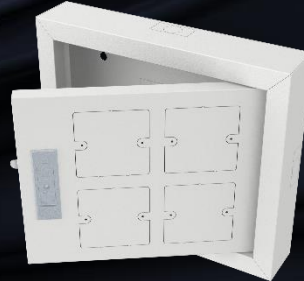

Tel: +60-5-366 5227

Fax: +60-5-366 1227

Email: info@yli-ind.com.my

METAL ENCLOSURE BOX

SPECIFICATION

Material	Heavy Gauge Sheet Steel
Installation	Wall Mounting
Lock Type	Push-In Lock & Key Set
Finishing	Electrostatic Polyester Powder Coated (Wrinkle Grey)

ORDER INFORMATION

Model	Dimension			Thickness (t)
	Width (W)	Height (H)	Depth (D)	
YMEB 20x30x12	200mm / 8"	300mm / 12"	120mm / 5"	0.8mm
YMEB 25x25x12	250mm / 10"	250mm / 10"	120mm / 5"	0.8mm
YMEB 25x35x12	250mm / 10"	350mm / 14"	120mm / 5"	0.8mm
YMEB 30x40x15	300mm / 12"	400mm / 16"	150mm / 6"	0.8mm
YMEB 30x40x20	300mm / 12"	400mm / 16"	200mm / 8"	0.8mm
YMEB 40x50x20	400mm / 16"	500mm / 20"	200mm / 8"	1.0mm
YMEB 40x60x20	400mm / 16"	600mm / 24"	200mm / 8"	1.0mm
YMEB 50x60x20	500mm / 20"	600mm / 24"	200mm / 8"	1.0mm
YMEB 50x70x20	500mm / 20"	700mm / 28"	200mm / 8"	1.0mm
YMEB 60x80x20	600mm / 24"	800mm / 32"	200mm / 8"	1.0mm

SWITCH CENTRE BOX

SPECIFICATION

Material	Heavy Gauge Sheet Steel
Installation	Wall Mounting
Lock Type	Push-In Lock & Key Set
Finishing	Electrostatic Polyester Powder Coated (Wrinkle Grey)

ORDER INFORMATION

PANEL DRAWING

REGULATOR & SWITCH BOX

SPECIFICATION

Material	Heavy Gauge Sheet Steel
Installation	Wall Mounting
Lock Type	Push-In Lock & Key Set
Finishing	Electrostatic Polyester Powder Coated (Wrinkle Grey)