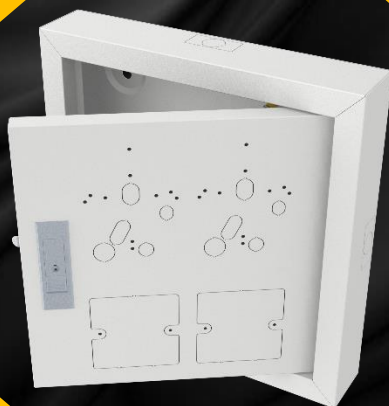

PRODUCT BROCHURE

2024 | 2025

Metal Box

- ✓ Premium
- ✓ Exquisite
- ✓ Durable

YLI INDUSTRY SDN. BHD. (504654-U)

PT 14503 to PT 14505 & PT 14486 to PT 14488,
Persiaran Batu Gajah Perdana 6, Taman Batu Gajah
Perdana, 31550 Pusing, Perak, Malaysia.

Tel: +60-5-366 5227

Fax: +60-5-366 1227

Email: info@yli-ind.com.my