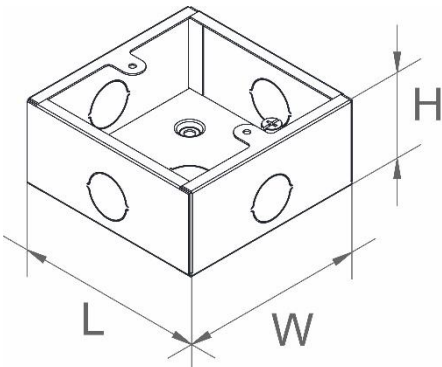

ORDER INFORMATION

Model	Dimension			Thickness (t)
	Width (W)	Height (H)	Depth (D)	
YRSB 20x30x6 - 1R1S	200mm / 8"	300mm / 12"	60mm / 2"	0.8mm
YRSB 20x45x6 - 2R1S	200mm / 8"	450mm / 18"	60mm / 2"	0.8mm
YRSB 30x30x6 - 2R1S	300mm / 12"	300mm / 12"	60mm / 2"	0.8mm
YRSB 30x30x6 - 2R2S	300mm / 12"	300mm / 12"	60mm / 2"	0.8mm
YRSB 40x30x6 - 3R2S	400mm / 16"	300mm / 12"	60mm / 2"	0.8mm
YRSB 40x30x6 - 3R3S	400mm / 16"	300mm / 12"	60mm / 2"	0.8mm
YRSB 50x30x6 - 4R4S	500mm / 20"	300mm / 12"	60mm / 2"	0.8mm
YRSB 35x45x6 - 5R3S	350mm / 14"	450mm / 18"	60mm / 2"	0.8mm
YRSB 40x45x6 - 6R3S	400mm / 16"	450mm / 18"	60mm / 2"	0.8mm
YRSB 50x55x6 - 8R8S	500mm / 20"	550mm / 22"	60mm / 2"	1.0mm
YRSB 50x70x6 - 12R8S	500mm / 20"	700mm / 28"	60mm / 2"	1.0mm

PANEL DRAWING

REGULATOR SLOT GUIDE

- P** For PANASONIC & KDK
- S** For SHARP & MIND
- M** For MISTRAL

ANGLE FLOOR BOX

SPECIFICATION

Material	Heavy Gauge Sheet Steel
Installation	Surface Mounting
Finishing	Electrostatic Polyester Powder Coated (Smooth White)

ORDER INFORMATION

Model	Description	Dimension			Thickness (t)
		Length (L)	Width (W)	Height (H)	
YAFB 303	1 x Single Switch	95mm	93mm	52mm	0.8mm
YAFB 306	1 x Double Switch	155mm	93mm	52mm	0.8mm
YAFB 307	2 x Single Switch	181mm	93mm	52mm	0.8mm
YAFB 310	3 x Single Switch	267mm	93mm	52mm	0.8mm
YAFB 314	4 x Single Switch	353mm	93mm	52mm	0.8mm

METAL SURFACE BOX

SPECIFICATION

Material	Heavy Gauge Sheet Steel
Installation	Surface Mounting
Finishing	Electrostatic Polyester Powder Coated (Smooth White)

ORDER INFORMATION

Model	Description	Dimension			Thickness (t)
		Length (L)	Width (W)	Height (H)	
YSMB 303	1 x Single Switch	88mm	88mm	38mm	0.8mm
YSMB 307	2 x Single Switch	174mm	88mm	38mm	0.8mm
YSMB 310	3 x Single Switch	260mm	88mm	38mm	0.8mm
YSMB 314	4 x Single Switch	347mm	88mm	38mm	0.8mm