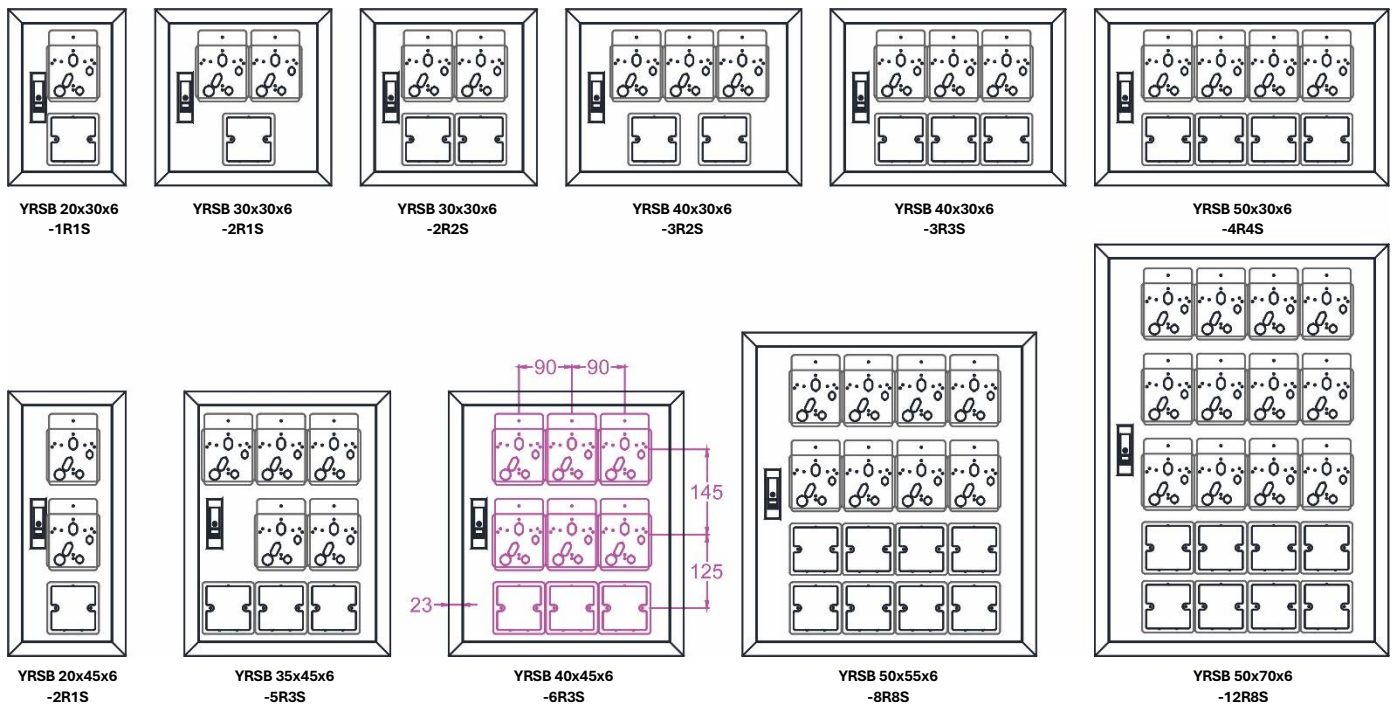

PANEL DRAWING