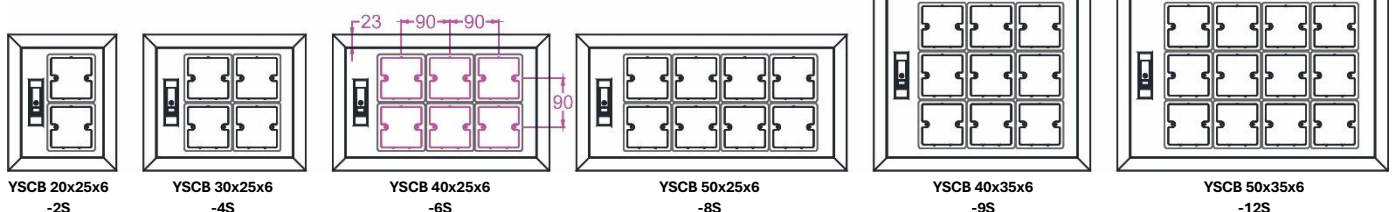

PANEL DRAWING