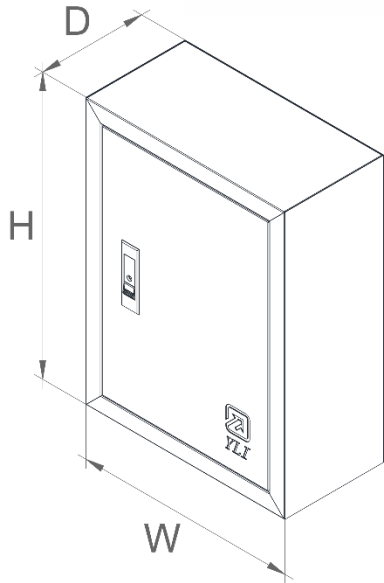

METAL ENCLOSURE BOX