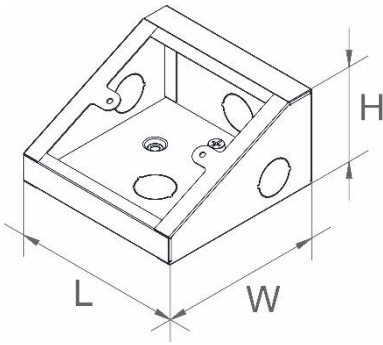

ORDER INFORMATION

Model	Dimension			Thickness (t)
	Width (W)	Height (H)	Depth (D)	
YRSB 20x30x6 - 1R1S	200mm / 8"	300mm / 12"	60mm / 2"	0.8mm
YRSB 20x45x6 - 2R1S	200mm / 8"	450mm / 18"	60mm / 2"	0.8mm
YRSB 30x30x6 - 2R1S	300mm / 12"	300mm / 12"	60mm / 2"	0.8mm
YRSB 30x30x6 - 2R2S	300mm / 12"	300mm / 12"	60mm / 2"	0.8mm
YRSB 40x30x6 - 3R2S	400mm / 16"	300mm / 12"	60mm / 2"	0.8mm
YRSB 40x30x6 - 3R3S	400mm / 16"	300mm / 12"	60mm / 2"	0.8mm
YRSB 50x30x6 - 4R4S	500mm / 20"	300mm / 12"	60mm / 2"	0.8mm
YRSB 35x45x6 - 5R3S	350mm / 14"	450mm / 18"	60mm / 2"	0.8mm
YRSB 40x45x6 - 6R3S	400mm / 16"	450mm / 18"	60mm / 2"	0.8mm
YRSB 50x55x6 - 8R8S	500mm / 20"	550mm / 22"	60mm / 2"	1.0mm
YRSB 50x70x6 - 12R8S	500mm / 20"	700mm / 28"	60mm / 2"	1.0mm

PANEL DRAWING

REGULATOR SLOT GUIDE

- P** For PANASONIC & KDK
- S** For SHARP & MIND
- M** For MISTRAL

ANGLE FLOOR BOX

SPECIFICATION

Material	Heavy Gauge Sheet Steel
Installation	Surface Mounting
Finishing	Electrostatic Polyester Powder Coated (Smooth White)

ORDER INFORMATION

Model	Description	Dimension			Thickness (t)
		Length (L)	Width (W)	Height (H)	
YAFB 303	1 x Single Switch	95mm	93mm	52mm	0.8mm
YAFB 306	1 x Double Switch	155mm	93mm	52mm	0.8mm
YAFB 307	2 x Single Switch	181mm	93mm	52mm	0.8mm
YAFB 310	3 x Single Switch	267mm	93mm	52mm	0.8mm
YAFB 314	4 x Single Switch	353mm	93mm	52mm	0.8mm

METAL SURFACE BOX

SPECIFICATION

Material	Heavy Gauge Sheet Steel
Installation	Surface Mounting
Finishing	Electrostatic Polyester Powder Coated (Smooth White)

ORDER INFORMATION

Model	Description	Dimension			Thickness (t)
		Length (L)	Width (W)	Height (H)	
YSMB 303	1 x Single Switch	88mm	88mm	38mm	0.8mm
YSMB 307	2 x Single Switch	174mm	88mm	38mm	0.8mm
YSMB 310	3 x Single Switch	260mm	88mm	38mm	0.8mm
YSMB 314	4 x Single Switch	347mm	88mm	38mm	0.8mm