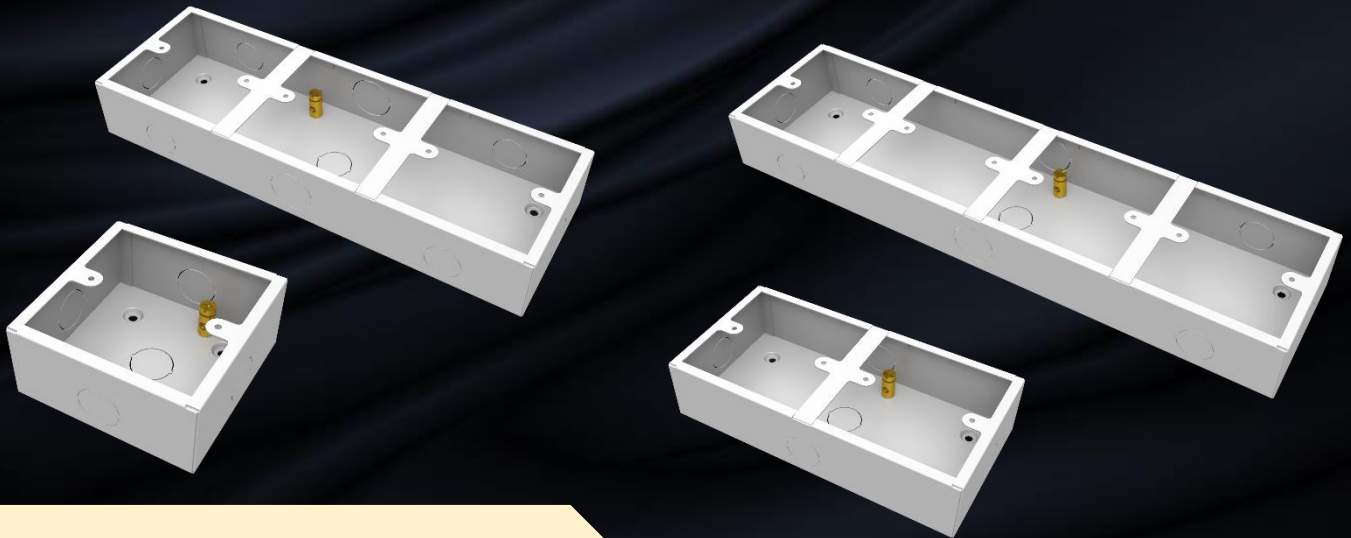

ORDER INFORMATION

Model	Dimension			Thickness (t)
	Width (W)	Height (H)	Depth (D)	
YRSB 20x30x6 - 1R1S	200mm / 8"	300mm / 12"	60mm / 2"	0.8mm
YRSB 20x45x6 - 2R1S	200mm / 8"	450mm / 18"	60mm / 2"	0.8mm
YRSB 30x30x6 - 2R1S	300mm / 12"	300mm / 12"	60mm / 2"	0.8mm
YRSB 30x30x6 - 2R2S	300mm / 12"	300mm / 12"	60mm / 2"	0.8mm
YRSB 40x30x6 - 3R2S	400mm / 16"	300mm / 12"	60mm / 2"	0.8mm
YRSB 40x30x6 - 3R3S	400mm / 16"	300mm / 12"	60mm / 2"	0.8mm
YRSB 50x30x6 - 4R4S	500mm / 20"	300mm / 12"	60mm / 2"	0.8mm
YRSB 35x45x6 - 5R3S	350mm / 14"	450mm / 18"	60mm / 2"	0.8mm
YRSB 40x45x6 - 6R3S	400mm / 16"	450mm / 18"	60mm / 2"	0.8mm
YRSB 50x55x6 - 8R8S	500mm / 20"	550mm / 22"	60mm / 2"	1.0mm
YRSB 50x70x6 - 12R8S	500mm / 20"	700mm / 28"	60mm / 2"	1.0mm

PANEL DRAWING

REGULATOR SLOT GUIDE

- P** For PANASONIC & KDK
- S** For SHARP & MIND
- M** For MISTRAL

ANGLE FLOOR BOX

SPECIFICATION

Material	Heavy Gauge Sheet Steel
Installation	Surface Mounting
Finishing	Electrostatic Polyester Powder Coated (Smooth White)

ORDER INFORMATION

Model	Description	Dimension			Thickness (t)
		Length (L)	Width (W)	Height (H)	
YAFB 303	1 x Single Switch	95mm	93mm	52mm	0.8mm
YAFB 306	1 x Double Switch	155mm	93mm	52mm	0.8mm
YAFB 307	2 x Single Switch	181mm	93mm	52mm	0.8mm
YAFB 310	3 x Single Switch	267mm	93mm	52mm	0.8mm
YAFB 314	4 x Single Switch	353mm	93mm	52mm	0.8mm

METAL SURFACE BOX

SPECIFICATION

Material	Heavy Gauge Sheet Steel
Installation	Surface Mounting
Finishing	Electrostatic Polyester Powder Coated (Smooth White)

ORDER INFORMATION

Model	Description	Dimension			Thickness (t)
		Length (L)	Width (W)	Height (H)	
YSMB 303	1 x Single Switch	88mm	88mm	38mm	0.8mm
YSMB 307	2 x Single Switch	174mm	88mm	38mm	0.8mm
YSMB 310	3 x Single Switch	260mm	88mm	38mm	0.8mm
YSMB 314	4 x Single Switch	347mm	88mm	38mm	0.8mm