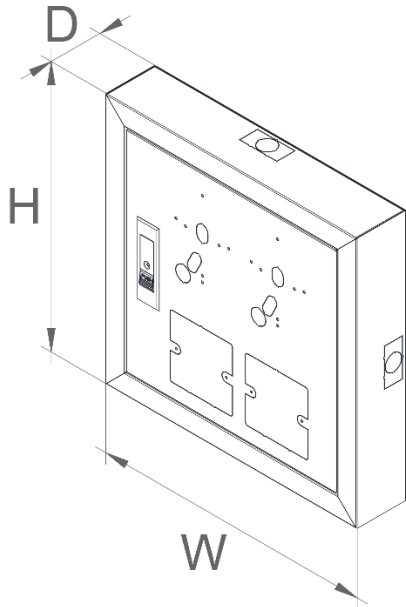

ORDER INFORMATION

Model	Dimension			Thickness (t)
	Width (W)	Height (H)	Depth (D)	
YMEB 20x30x12	200mm / 8"	300mm / 12"	120mm / 5"	0.8mm
YMEB 25x25x12	250mm / 10"	250mm / 10"	120mm / 5"	0.8mm
YMEB 25x35x12	250mm / 10"	350mm / 14"	120mm / 5"	0.8mm
YMEB 30x40x15	300mm / 12"	400mm / 16"	150mm / 6"	0.8mm
YMEB 30x40x20	300mm / 12"	400mm / 16"	200mm / 8"	0.8mm
YMEB 40x50x20	400mm / 16"	500mm / 20"	200mm / 8"	1.0mm
YMEB 40x60x20	400mm / 16"	600mm / 24"	200mm / 8"	1.0mm
YMEB 50x60x20	500mm / 20"	600mm / 24"	200mm / 8"	1.0mm
YMEB 50x70x20	500mm / 20"	700mm / 28"	200mm / 8"	1.0mm
YMEB 60x80x20	600mm / 24"	800mm / 32"	200mm / 8"	1.0mm

SWITCH CENTRE BOX

SPECIFICATION

Material	Heavy Gauge Sheet Steel
Installation	Wall Mounting
Lock Type	Push-In Lock & Key Set
Finishing	Electrostatic Polyester Powder Coated (Wrinkle Grey)

ORDER INFORMATION

Model	Dimension			Thickness (t)
	Width (W)	Height (H)	Depth (D)	
YSCB 20x25x6 - 2S	200mm / 8"	250mm / 10"	60mm / 2"	0.8mm
YSCB 30x25x6 - 4S	300mm / 12"	250mm / 10"	60mm / 2"	0.8mm
YSCB 40x25x6 - 6S	400mm / 16"	250mm / 10"	60mm / 2"	0.8mm
YSCB 50x25x6 - 8S	500mm / 20"	250mm / 10"	60mm / 2"	0.8mm
YSCB 40x35x6 - 9S	400mm / 16"	350mm / 14"	60mm / 2"	0.8mm
YSCB 50x35x6 - 12S	500mm / 20"	350mm / 14"	60mm / 2"	0.8mm

PANEL DRAWING

REGULATOR & SWITCH BOX

SPECIFICATION

Material	Heavy Gauge Sheet Steel
Installation	Wall Mounting
Lock Type	Push-In Lock & Key Set
Finishing	Electrostatic Polyester Powder Coated (Wrinkle Grey)