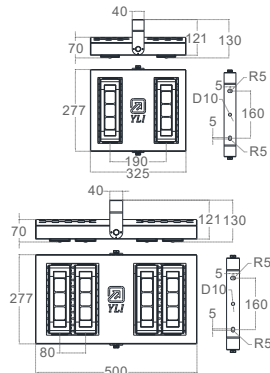

Classification: Class I

MODEL	OS HB-2 (Mild Steel)	OS HB-4 (Mild Steel)
DIMENSION (mm)	(L)325 x (L2)277 x (H)70	(L)500 x (L2)277 x (H)70
WATTAGE	75w / 100w	150w / 200w
LUMEN	9000lm / 11600lm	18000lm / 23200lm