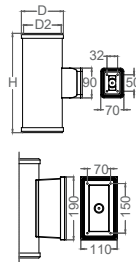

MODEL	OS UDL-90-300-2H	OS UDL-120-300-2H	OS UDL-160-370-2H	OS UDL-160-SQ-350-2H
DIMENSION (mm)	(D)97 x (H)300	(D)127 x (H)300	(D)167 x (H)370	(D)167 x (H)350
WATTAGE	2 x 5w	2 x 9w	2 x 27w	2 x 27w
LUMEN	760lm	1460lm	6400lm	6400lm

MODEL	OS UDL-90-170-1H	OS UDL-160-260-1H	OS UDL-160-SQ-220-1H
DIMENSION (mm)	(D)97 x (H)170	(D)167 x (H)260	(D)160 x (H)220
WATTAGE	1 x 5w	27w	27w
LUMEN	380lm	3200lm	3200lm

LED BOLLARD - OS BOL SERIES

1. **Features:**
2. Body is Extruded From Aluminium
   - Electrostatically Polyester Powder Coated
   - Head is Die Cast From Aluminium Alloy
   - Nylon Connecting Devices
   - E27 Ceramic Lampholder

Lamp Specification:

1. **Brand:** TOSHIBA
   Lifetime: 15,000 hrs
2. **CCT:**
   Warm White (3000K);
   Cool White (4000K);
   Daylight (6500K)
3. **Warranty:** 1 year
   Beam Angle (°): >200°
4. **Efficacy (lm/W):** >100
   CRi (Ra): >80
5. **Power Factor:** >0.5
   IP Rating: IP 65