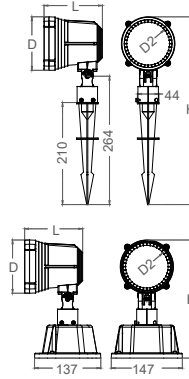

Mounting Type:
Surface Ground

Classification:
Class I

MODEL	OS SL-1101	OS SL-1102	OS SL-1103	OS SL-1104
DIMENSION (mm)	(D)110 x (L)120 x (H)386	(D)110 x (L)158 x (H)386	(D)110 x (L)120 x (H)245	(D)110 x (L)158 x (H)245
WATTAGE	5w / 7.5w	5w / 7.5w	8w	8w
LUMEN	380lm / 600lm	380lm / 600lm	900lm	900lm

ADJUSTABLE LED LAWN SPOTLIGHT - OS SL SERIES

1. **Features:**
2. Rim & Housing is Die Cast From Aluminium Alloy
   - Electrostatically Polyester Powder Coated
   - Anodized Aluminium Reflector (**Optional**)
   - Tempered Glass Clear Diffuser / Dot Frosted Diffuser

Lamp Specification:

1. **Brand:** YLI / TRIDONIC
   Lifetime: 50,000 hrs
2. **CCT:**
   Warm White (3000K);
   Cool White (4000K);
   Daylight (5700K)
3. **Warranty:** 1 year
   Beam Angle (°): > 20° / 30° / 45° / 60°
4. **Efficacy (lm/W):** >100
   CRi(Ra): >80
5. **Power Factor:** >0.9
   IP Rating: IP 65