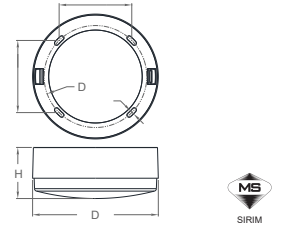

Mounting Type:
Recessed Ceiling

Classification:
Class I

MODEL	OS 402	OS 602	OS 702	OS 802
DIMENSION (mm)	(D)140 x (D2)108 x (H)65	(D)170 x (D2)134 x (H)65	(D)190 x (D2)154 x (H)64	(D)215 x (D2)175 x (H)64
HOLE CUT (mm)	D120	D150	D170	D190
WATTAGE	10.5w	15w	19w	19w
LUMEN	1100lm	1700lm	2300lm	2300lm
MODEL	OS 902	OS SQ302	OS SQ402	OS SQ602
DIMENSION (mm)	(D)240 x (D2)190 x (H)64	(L)110° x (L2)78° x (H)65	(L)140° x (L2)104° x (H)65	(L)170° x (L2)130° x (H)65
HOLE CUT (mm)	D210	99°	125°	150°
WATTAGE	19w	10.5w	15w	19w
LUMEN	2300lm	900lm	1400lm	1900lm

Mounting Type:
Surface Ceiling

Classification:
Class II

MODEL	OS SR 404	OS SR 604	OS SR 804
DIMENSION (mm)	(D)142 x (H)58	(D)172 x (H)58	(D)191 x (H)58
WATTAGE	11w	15w	20w
LUMEN	1200lm	1600lm	2200lm
MODEL	OS SS 404	OS SS 604	OS SS 804
DIMENSION (mm)	(L)133° x (H)58	(L)162° x (H)58	(L)182° x (H)58
WATTAGE	11w	15w	20w
LUMEN	1100lm	1600lm	2200lm