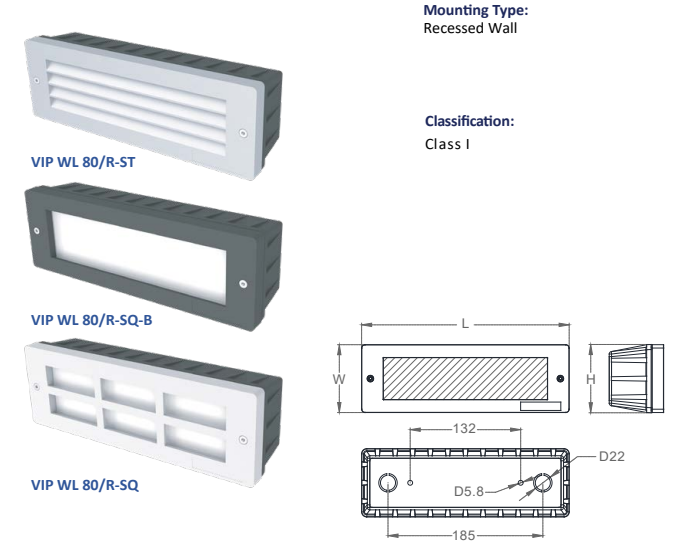

Mounting Type:
Recessed Wall

Classification:
Class I

MODEL	VIP WL 80/R-SQ-B	VIP WL 80/R-SQ	VIP WL 80/R-ST
DIMENSION (mm)	(L)248x (W)81 x (H)65	(L)248 x (W)81 x (H)65	(L)248 x (W)81 x (H)65
WATTAGE	8w	8w	8w
LUMEN	300lm	200lm	40lm