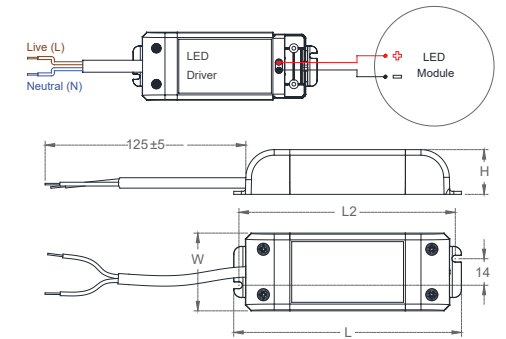

Classification: Class II