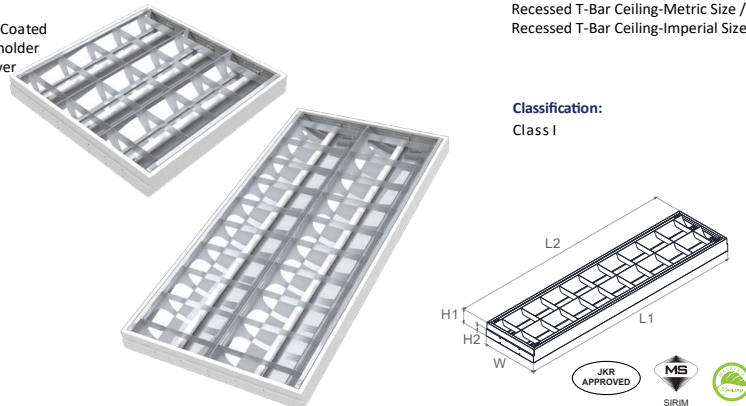

Warranty:

3 years

Efficacy (lm/W): >135

IP Rating: IP 20

Mounting Type:
Recessed T-Bar Ceiling-Metric Size /
Recessed T-Bar Ceiling-Imperial Size

Classification:
Class I

MODEL	OS YML 2212/R OR /R-MM	OS YML 2222/R OR /R-MM	OS YML 3222/R OR /R-MM	OS YML 4222/R OR /R-MM
DIMENSION (mm)Imperial (R)	(L1)613 x (L2)603 x (W)298 x (H)37	(L1)613 x (L2)603 x (W)603 x (H)70 x (H2)37	(L1)613 x (L2)603 x (W)603 x (H)70 x (H2)37	(L1)613 x (L2)603 x (W)603 x (H1)70 x (H2)37
DIMENSION (mm)Metric (R-MM)	(L1)613 x (L2)595 x (W)295 x (H)75	(L1)613 x (L2)595 x (W)595 x (H)75	(L1)613 x (L2)595 x (W)595 x (H)75	(L1)613 x (L2)595 x (W)595 x (H)75
WATTAGE	2 x 8w	2 x 8w	3 x 8w	4 x 8w
LUMEN	2200lm	2200lm	3300lm	4400lm

MODEL	OS YML 2414/R OR /R-MM	OS YML 2424/R OR /R-MM	OS YML 3424/R OR /R-MM	OS YML 4424/R OR /R-MM
DIMENSION (mm)Imperial (R)	(L1)1223 x (L2)1213 x (W)298 x (H)35	(L1)1223 x (L2)1213 x (W)603 x (H)35	(L1)1223 x (L2)1213 x (W)603 x (H)35	(L1)1223 x (L2)1213 x (W)603 x (H)35
DIMENSION (mm)Metric (R-MM)	(L1)1223 x (L2)1195 x (W)295 x (H)75	(L1)1223 x (L2)1195 x (W)595 x (H)75	(L1)1223 x (L2)1195 x (W)595 x (H)75	(L1)1223 x (L2)1195 x (W)595 x (H)75
WATTAGE	2 x 14w	2 x 14w	3 x 14w	4 x 14w
LUMEN	4200lm	4200lm	6300lm	8400lm

T8 LED MIRROR LOUVER FITTING TYPE S SURFACE CEILING - OS YML SERIES

Features:

- **T0.5mm** Mild Steel Housing
- Electrostatically Polyester Powder Coated
- **G13** Polycarbonate & Bronze Lampholder
- Anodized Aluminium Reflector Louver
- Nylon Connecting Device

Lamp Specification:

Brand: TOSHIBA
Lifetime: 50,000 hrs

CCT:

Warm White (3000K);
Cool White (4000K);
Daylight (6500K)

Warranty: 3 years

Efficacy (lm/W): >135

IP Rating: IP 20