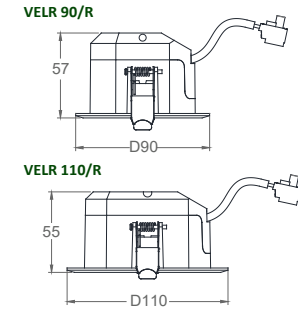

Mounting Type:
Recessed Plaster Ceiling

Classification:
Class II