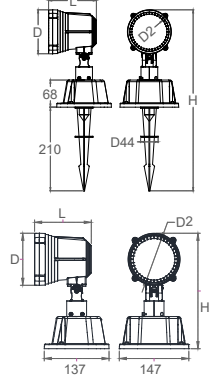

Mounting Type:
Surface Ground

Classification:
Class I

MODEL	OS SL-1355	OS SL-1356
DIMENSION (mm)	(D)135 x (L)178 x (H)270	(D)135 x (L)178 x (H)480
WATTAGE	30w	30w
LUMEN	3600lm	3600lm

LED UP-DOWN LIGHTS - OS & UDL SERIES

1. **Features:**
2. Body is Extruded From Aluminium
   - Head is Die Casted From Aluminium Alloy
   - Side Mounting Kit of Die Cast Aluminium Alloy
   - Tempered Glass Clear Diffuser
   - Nylon Connecting Devices

Lamp Specification:

1. **Brand:** YLI / TRIDONIC
   Lifetime: 50,000hrs
2. **CCT:**
   Warm White (3000K);
   Cool White (4000K);
   Daylight (5700K)
3. **Warranty:** 1 year
   Beam Angle (°): >20° / 30° / 45° / 60°
4. **Efficacy (lm/W):** >60
   CRi (Ra): >80
5. **Power Factor:** >0.5
   IP Rating: IP 65