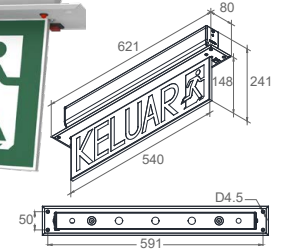

Classification:

Class I

VKS 555/STSR/RM
(Single Sided View)

VKS 555/STSR/LRA
(Double Sided View)

VKS 555/STSR/SA
(Single Sided View)

VKS 555/STSR/SA
(Single Sided View)

MODEL	VKS 555/STSR/**
DIMENSION (mm)	(L)621 x (H)241 x (W)80
LAMP	LED 2835 (28 PCS)

LED KELUAR SIGN - SURFACE SLIM TYPE

Features:

- Aluminium Extruded Housing
- Mild Steel Mounting Base
- Polycarbonate Diffuser Panel With KELUAR Sign

Mounting Type:

- Surface Ceiling Mounted
  (Above Exit Door)

Lamp Specification:

Brand: VITALITE
Emergency Duration: 3 Hours

Mode of Operation: Maintained

Warranty: 1 year
Rating: 0.01A / 2.7W / 0.85PF

Recharge Period: 24 Hours
Battery: Ni-Cd AA 3.6V 900mAh

IP Rating: IP 20
Mains Supply: 220 – 240V 50/60Hz

Max. Operation Temperature: 40°C