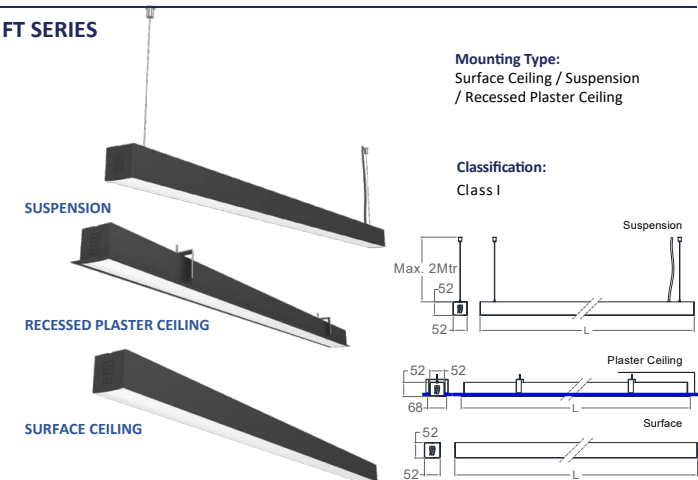

Warranty: 2 years
Beam Angle° >110°

Efficacy (lm/W): >135
CRI(Ra): >80

Power Factor: >0.5
IP Rating: IP 54

Mounting Type:
Surface Ceiling / Suspension
/ Recessed Plaster Ceiling

Classification:
Class I

MODEL	OS TD-2/**-FT	OS TD-4/**-FT	OS TD-6/**-FT	OS TD-8/**-FT
WATTAGE	13w	25w	38w	50w
LUMEN	1500lm	3000lm	4500lm	6000lm
MOUNTING TYPE	SUSPENSION (SP)	OS TD-4/SP-FT	OS TD-6/SP-FT	OS TD-8/SP-FT
	SURFACE CEILING (S)	OS TD-2/S-FT	OS TD-4/S-FT	OS TD-6/S-FT
	R.PLASTER CEILING (RP)	OS TD-2/RP-FT	OS TD-4/RP-FT	OS TD-6/RP-FT
DIMENSION	(L)580	(L)1150	(L)1705	(L)2270
CUT OUT SIZE (RP)	582 x 60	1152 x 60	1712 x 60	2272 x 60