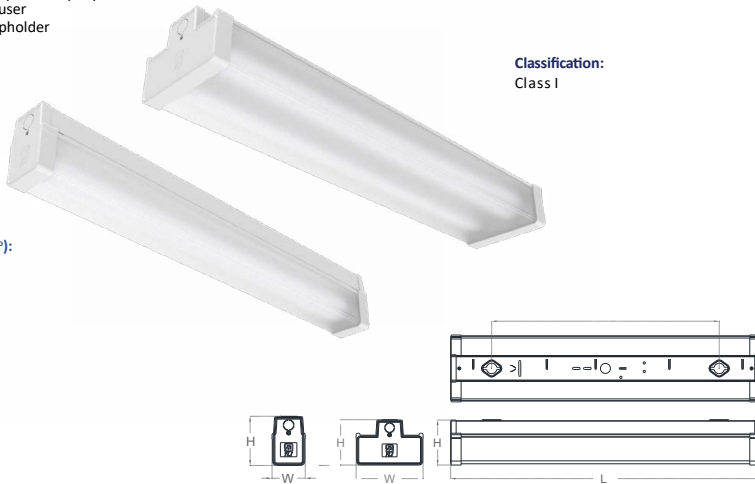

Mounting Type:
Surface Ceiling / Wall /
Suspension

Classification:
Class I

MODEL	OS SQ 1x600mm/SOL	OS SQ 2x600mm/SOL	OS SQ 1x1200mm/SOL	OS SQ 2x1200mm/SOL
DIMENSION (mm)	(L)622 x (W)61 x (H)91	(L)622 x (W)135 x (H)92	(L)1232 x (W)61 x (H)91	(L)1232 x (W)135 x (H)92
WATTAGE	1 x 8w	2 x 8w	1 x 14w	2 x 14w
LUMEN	1100lm	2200lm	2100lm	4200lm