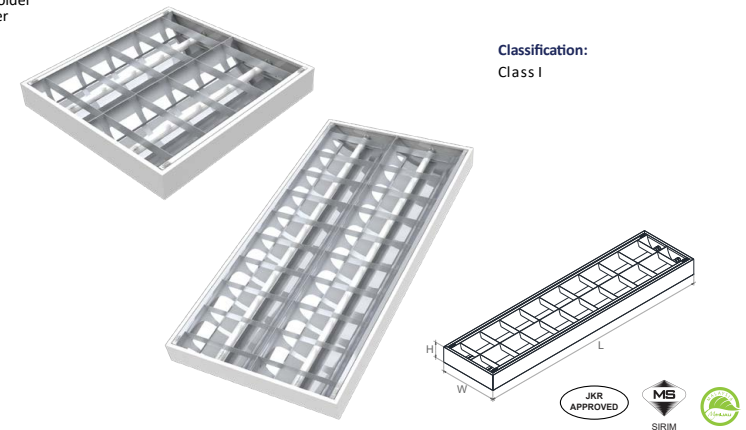

Mounting Type:
Surface Ceiling

Classification:
Class I

MODEL	OS YML 2212/S	OS YML 2222/S	OS YML 3222/S	OS YML 4222/S
DIMENSION (mm)	(L)614 x (W)300 x (H)80	(L)614 x (W)604 x (H)80	(L)614 x (W)604 x (H)80	(L)614 x (W)604 x (H)80
WATTAGE	2 x 8w	2 x 8w	3 x 8w	4 x 8w
LUMEN	2200lm	2200lm	3300lm	4400lm

MODEL	OS YML 2414/S	OS YML 2424/S	OS YML 3424/S	OS YML 4424/S
DIMENSION (mm)	(L)1223 x (W)300 x (H)80	(L)1223 x (W)604 x (H)80	(L)1223 x (W)604 x (H)80	(L)1223 x (W)604 x (H)80
WATTAGE	2 x 14w	2 x 14w	3 x 14w	4 x 14w
LUMEN	4200lm	4200lm	6300lm	8400lm