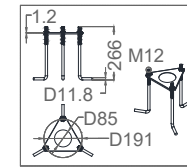

HOT-DIP GALVANIZED POLE C/W ARM FOR OS SL STREET LIGHTS

MODEL	HDG-POLE-40-3SA		HDG-POLE-50-3SA		HDG-POLE-60-3SA	
MATERIAL	POLE	Mild Steel + Hot-Dip Galvanized	Mild Steel + Hot-Dip Galvanized	Mild Steel + Hot-Dip Galvanized	Mild Steel + Hot-Dip Galvanized	Mild Steel + Hot-Dip Galvanized
	GOLD RIM	ADC	ADC	ADC	ADC	ADC
ARM TYPE		Single Arm	Single Arm	Single Arm	Single Arm	Single Arm
DIMENSION (mm)		(H)4000 x (H1)1000 x (H2)1000 x (H3)2000	(H)5000 x (H1)1000 x (H2)2000 x (H3)2000	(H)6000 x (H1)1000 x (H2)2000 x (H3)3000	(H)6000 x (H1)1000 x (H2)2000 x (H3)3000	(H)6000 x (H1)1000 x (H2)2000 x (H3)3000
MODEL	HDG-POLE-40-3DA		HDG-POLE-50-3DA		HDG-POLE-60-3DA	
MATERIAL	POLE	Mild Steel + Hot-Dip Galvanized	Mild Steel + Hot-Dip Galvanized	Mild Steel + Hot-Dip Galvanized	Mild Steel + Hot-Dip Galvanized	Mild Steel + Hot-Dip Galvanized
	GOLD RIM	ADC	ADC	ADC	ADC	ADC
ARM TYPE		Double Arm	Double Arm	Double Arm	Double Arm	Double Arm
DIMENSION (mm)		(TH)4000 x (H)1000 x (H2)1000 x (H3)2000	(TH)5000 x (H)1000 x (H2)2000 x (H3)2000	(TH)6000 x (H)1000 x (H2)2000 x (H3)3000	(TH)6000 x (H)1000 x (H2)2000 x (H3)3000	(TH)6000 x (H)1000 x (H2)2000 x (H3)3000