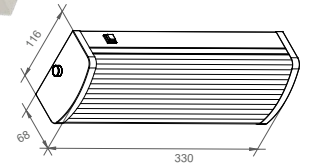

MODEL	VEL 330/ST
DIMENSION (mm)	(L)330 x (H)68 x (W)116
LAMP	LED 2835 (20PCS)
RATED LUMEN	75lm

LED DRIVER (CONSTANT CURRENT) - VLD SERIES

Features:

- Polycarbonate Casing
- 2 Core x 0.75mm² PVC Cable Include For Incoming Supply

Specification:

Warranty: 2 year
Lifetime: 30,000 Hours

Efficacy (lm/W): >82
Mains Supply: 220 – 240V 50/60Hz

Power Factor: >0.5 / 0.9

IP Rating: IP 20

Terminal Block: Screw Type (Terminal for leads: 0.5mm² - 1.0mm²)

Max. Operation Temperature: 40°C / 75°C