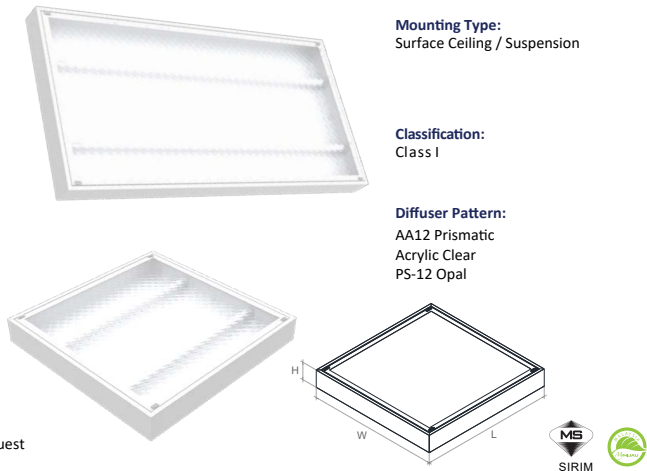

Mounting Type:
Surface Ceiling / Suspension

Classification:
Class I

Diffuser Pattern:
AA12 Prismatic
Acrylic Clear
PS-12 Opal

MODEL	OS YHD 2212/S	OS YHD 2222/S	OS YHD 3222/S	OS YHD 4222/S
DIMENSION (mm)	(L)613 x (W)300 x (H)80	(L)613 x (W)603 x (H)80	(L)613 x (W)603 x (H)80	(L)613 x (W)603 x (H)80
WATTAGE	2 x 8w	2 x 8w	3 x 8w	4 x 8w
LUMEN	2200lm	2200lm	3300lm	4400lm
MODEL	OS YHD 2414/S	OS YHD 2424/S	OS YHD 3424/S	OS YHD 4424/S
DIMENSION (mm)	(L)1223 x (W)300 x (H)80	(L)1223 x (W)603 x (H)80	(L)1223 x (W)603 x (H)80	(L)1223 x (W)603 x (H)80
WATTAGE	2 x 14w	2 x 14w	3 x 14w	4 x 14w
LUMEN	4200lm	4200lm	6300lm	8400lm

T8 LED HINGED DIFFUSER FITTING TYPE RP RECESSED PLASTER CEILING - OS YHD SERIES

1. **Features:**
2. **T0.5mm** Mild Steel Housing
   - Finished With Powder Electrostatically
   - Stove-Coated With High Reflectivity White Epoxy
   - **G13** Lampholder of Polycarbonate & Bronze
   - Nylon Connecting Device

Lamp Specification:
Brand: TOSHIBA
Lifetime: 50,000 hrs

CCT:
Warm White (3000K);
Cool White (4000K);
Daylight (6500K)

Warranty: 3 years
Beam Angle° >100°

Efficacy (lm/W): >135
CRI(Ra): >80

Power Factor: >0.9
IP Rating: IP 20
IP 40 & IP 54 Available on Request