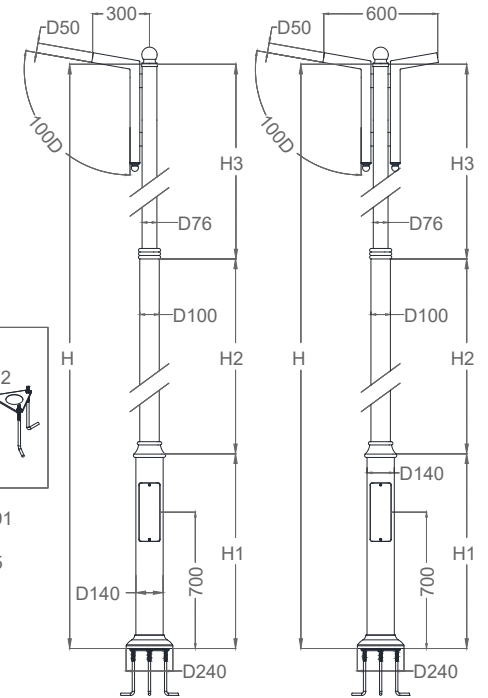

HOT-DIP GALVANIZED POLE C/W ARM FOR OS SL STREET LIGHTS

MODEL	HDG-POLE-40-3SA		HDG-POLE-50-3SA		HDG-POLE-60-3SA	
MATERIAL	POLE	Mild Steel + Hot-Dip Galvanized	Mild Steel + Hot-Dip Galvanized	Mild Steel + Hot-Dip Galvanized	Mild Steel + Hot-Dip Galvanized	Mild Steel + Hot-Dip Galvanized
	GOLD RIM	ADC	ADC	ADC	ADC	ADC
ARM TYPE		Single Arm	Single Arm	Single Arm	Single Arm	Single Arm
DIMENSION (mm)		(H)4000 x (H1)1000 x (H2)1000 x (H3)2000	(H)5000 x (H1)1000 x (H2)2000 x (H3)2000	(H)6000 x (H1)1000 x (H2)2000 x (H3)3000	(H)6000 x (H1)1000 x (H2)2000 x (H3)3000	(H)6000 x (H1)1000 x (H2)2000 x (H3)3000
MODEL	HDG-POLE-40-3DA		HDG-POLE-50-3DA		HDG-POLE-60-3DA	
MATERIAL	POLE	Mild Steel + Hot-Dip Galvanized	Mild Steel + Hot-Dip Galvanized	Mild Steel + Hot-Dip Galvanized	Mild Steel + Hot-Dip Galvanized	Mild Steel + Hot-Dip Galvanized
	GOLD RIM	ADC	ADC	ADC	ADC	ADC
ARM TYPE		Double Arm	Double Arm	Double Arm	Double Arm	Double Arm
DIMENSION (mm)		(TH)4000 x (H)1000 x (H2)1000 x (H3)2000	(TH)5000 x (H)1000 x (H2)2000 x (H3)2000	(TH)6000 x (H)1000 x (H2)2000 x (H3)3000	(TH)6000 x (H)1000 x (H2)2000 x (H3)3000	(TH)6000 x (H)1000 x (H2)2000 x (H3)3000