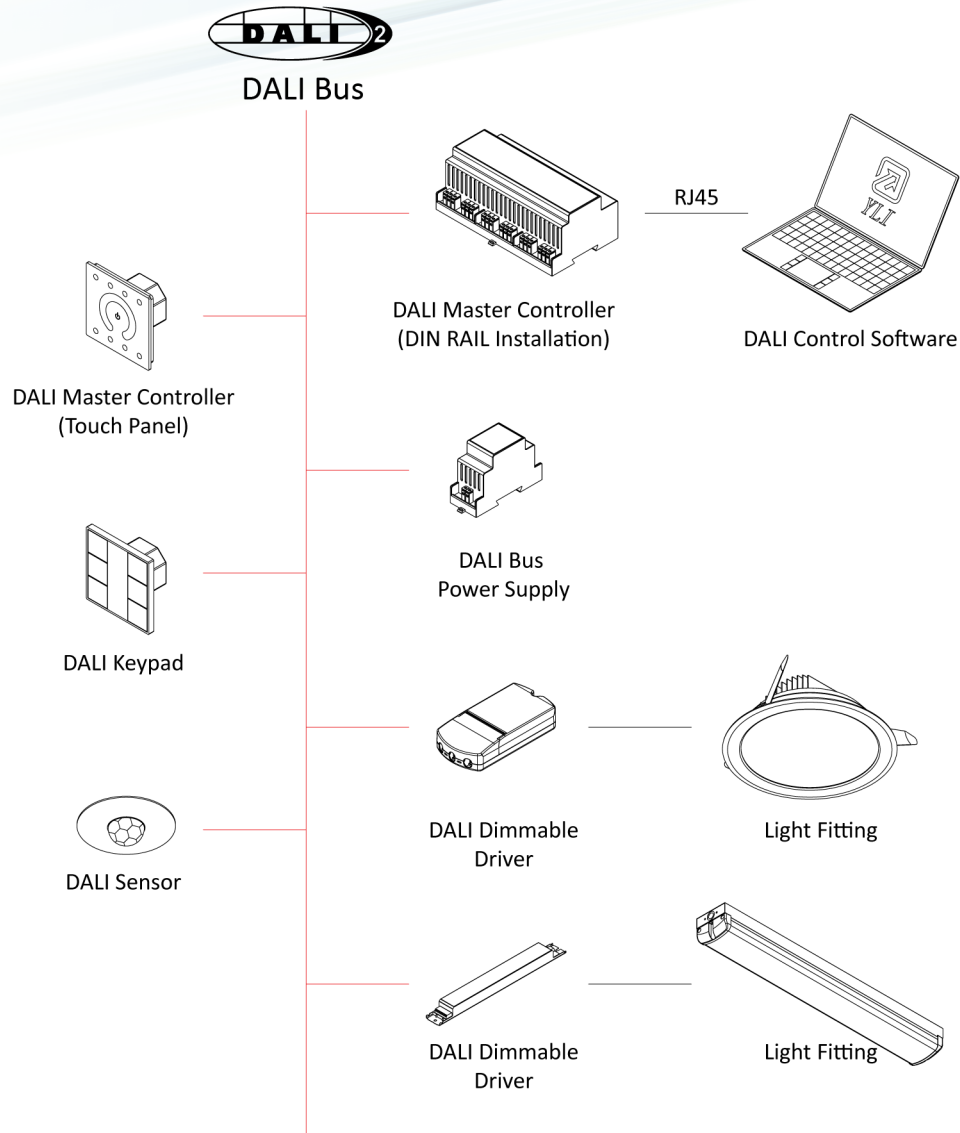

Ready to switch on a new era of lighting?
 Say goodbye to mundane on-off switches and hello to brilliance.
 Discover the magic of smart lighting with us today!

DALI CONTROL SYSTEM

PHASE-CUT DIMMABLE DIAGRAM