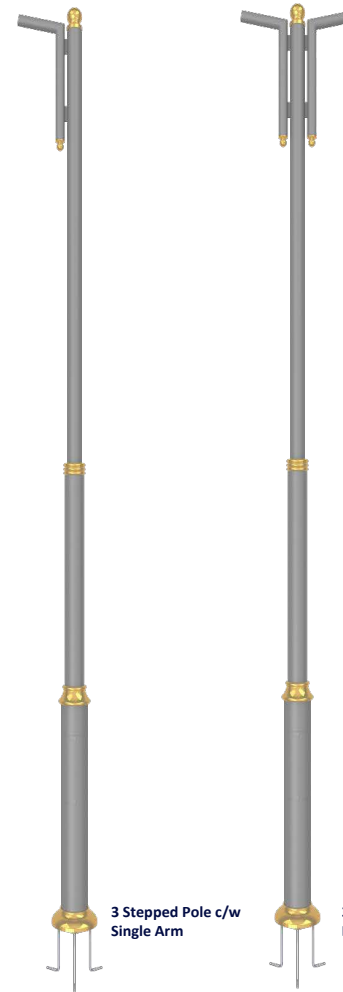

OS SL-3/O

OS SL-4/O

OS SL-5/O

OS SL-6/O

MODEL	OS SL-2/O	OS SL-3/O	OS SL-4/O	OS SL-5/O	OS SL-6/O
DIMENSION (mm)	(L)481	(L)559	(L)637	(L)715	(L)793
WATTAGE	72w / 100w	108w / 150w	144w / 200w	180w / 250w	216w / 300w
LUMEN	9000lm / 11600lm	13500lm / 17400lm	18000lm / 23200lm	22500lm / 29000lm	27000lm / 34800lm

HOT-DIP GALVANIZED POLE C/W ARM FOR OS SL STREET LIGHTS

MODEL	HDG-POLE-40-3SA		HDG-POLE-50-3SA		HDG-POLE-60-3SA	
MATERIAL	POLE	Mild Steel + Hot-Dip Galvanized	Mild Steel + Hot-Dip Galvanized	Mild Steel + Hot-Dip Galvanized	Mild Steel + Hot-Dip Galvanized	Mild Steel + Hot-Dip Galvanized
	GOLD RIM	ADC	ADC	ADC	ADC	ADC
ARM TYPE		Single Arm	Single Arm	Single Arm	Single Arm	Single Arm
DIMENSION (mm)		(H)4000 x (H1)1000 x (H2)1000 x (H3)2000	(H)5000 x (H1)1000 x (H2)2000 x (H3)2000	(H)6000 x (H1)1000 x (H2)2000 x (H3)3000	(H)6000 x (H1)1000 x (H2)2000 x (H3)3000	(H)6000 x (H1)1000 x (H2)2000 x (H3)3000
MODEL	HDG-POLE-40-3DA		HDG-POLE-50-3DA		HDG-POLE-60-3DA	
MATERIAL	POLE	Mild Steel + Hot-Dip Galvanized	Mild Steel + Hot-Dip Galvanized	Mild Steel + Hot-Dip Galvanized	Mild Steel + Hot-Dip Galvanized	Mild Steel + Hot-Dip Galvanized
	GOLD RIM	ADC	ADC	ADC	ADC	ADC
ARM TYPE		Double Arm	Double Arm	Double Arm	Double Arm	Double Arm
DIMENSION (mm)		(TH)4000 x (H)1000 x (H2)1000 x (H3)2000	(TH)5000 x (H)1000 x (H2)2000 x (H3)2000	(TH)6000 x (H)1000 x (H2)2000 x (H3)3000	(TH)6000 x (H)1000 x (H2)2000 x (H3)3000	(TH)6000 x (H)1000 x (H2)2000 x (H3)3000