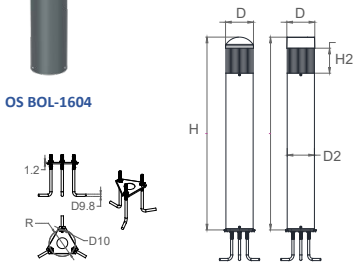

MODEL	OS BOL-1201	OS BOL-1202	OS BOL-1603	OS BOL-1604
HEAD SHAPE	ROUND TOP	FLAT TOP	ROUND TOP	FLAT TOP
DIMENSION (mm)	(D)123 x (H)850	(D)123 x (H)850	(D)167 x (H)1000	(D)167 x (H)1000
WATTAGE	12w	12w	12w	12w
LUMEN	970lm	970lm	970lm	970lm