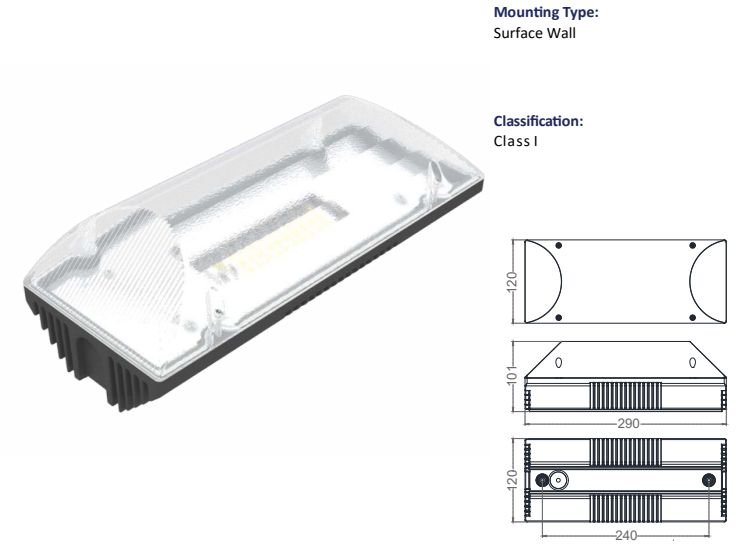

Mounting Type:
Surface Wall

Classification:
Class I

MODEL	VIP WL 006/S-SQ
DIMENSION (mm)	As Shown
WATTAGE	8w
LUMEN	900lm