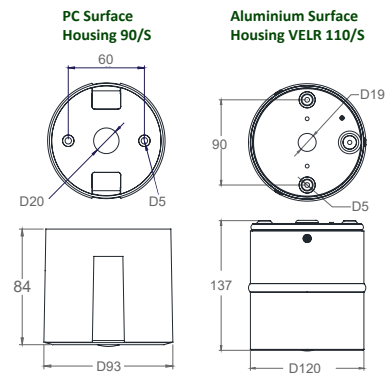

Mounting Type:
Surface Ceiling

Classification:
Class II