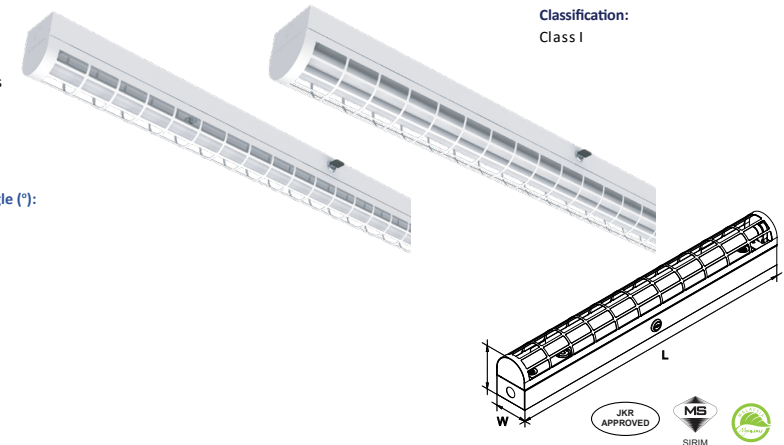

Mounting Type:
Surface Ceiling / Wall / Suspension

Classification:
Class I

MODEL	OS YWG 1x600mm	OS YWG 2x600mm	OS YWG 1x1200mm	OS YWG 2x1200mm
DIMENSION (mm)	(L)612 x (W)68 x (H)92	(L)612 x (W)100 x (H)106	(L)1222 x (W)68 x (H)92	(L)1222 x (W)100 x (H)106
WATTAGE	1 x 8w	2 x 8w	1 x 14w	2 x 14w
LUMEN	1100lm	2200lm	2100lm	4200lm