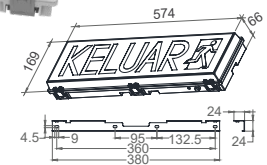

Classification:

Class II

VKS 570/WP/RM

VKS 570/WP/L

VKS 570/WP/S

VKS 570/WP/R

MODEL	VKS 570/WP/**
DIMENSION (mm)	(L)574 x (H)66 x (W)169
LAMP	LED 2835 (5 PCS)

EMERGENCY LIGHT AND LED DRIVER