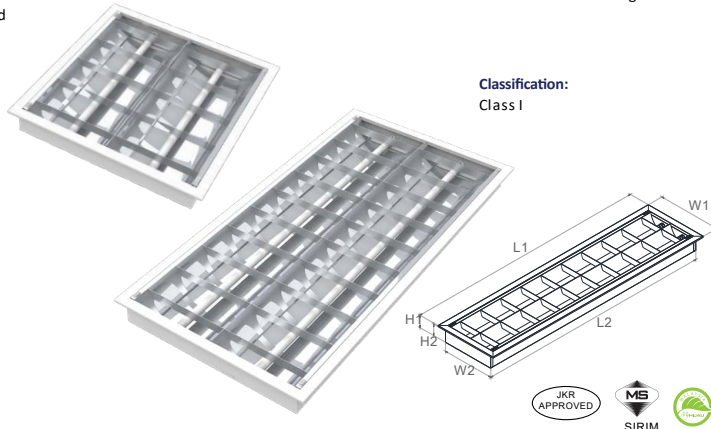

INDOOR

T8 LED MIRROR LOUVER FITTING TYPE RP RECESSED PLASTER CEILING - OS YML SERIES

1. **Features:**
2. **T0.5mm** Mild Steel Housing
   - Electrostatically Polyester Powder Coated
   - **G13** Polycarbonate & Bronze Lampholder
   - Anodized Aluminium Reflector Louver
   - Nylon Connecting Device

Lamp Specification:
Brand: TOSHIBA
Lifetime: 50,000 hrs

CCT:
Warm White (3000K);
Cool White (4000K);
Daylight (6500K)

Warranty: 3 years
Beam Angle(°): >100°

Efficacy (lm/W): >135
CRI (Ra): >80

Power Factor: >0.9
IP Rating: IP 20

Mounting Type:
Recessed Plaster Ceiling

Classification:
Class I

MODEL	OS YML 2212/RP	OS YML 2222/RP	OS YML 3222/RP	OS YML 4222/RP
DIMENSION (mm)	(L1)645 x (L2)614 x (W)328 x (W2)270 x (H)82	(L1)645 x (L2)614 x (W)638 x (W2)580 x (H)82	(L1)645 x (L2)614 x (W)638 x (W2)580 x (H)82	(L1)645 x (L2)614 x (W)638 x (W2)580 x (H)82
WATTAGE	2 x 8w	2 x 8w	3 x 8w	4 x 8w
LUMEN	2200lm	2200lm	3300lm	4400lm
MODEL	OS YML 2414/RP	OS YML 2424/RP	OS YML 3424/RP	OS YML 4424/RP
DIMENSION (mm)	(L1)1255 x (L2)1224 x (W)328 x (W2)270 x (H)82	(L1)1255 x (L2)1224 x (W)638 x (W2)580 x (H)82	(L1)1255 x (L2)1224 x (W)638 x (W2)580 x (H)82	(L1)1255 x (L2)1224 x (W)638 x (W2)580 x (H)82
WATTAGE	2 x 14w	2 x 14w	3 x 14w	4 x 14w
LUMEN	4200lm	4200lm	6300lm	8400lm

T8 LED HINGED DIFFUSER FITTING TYPE R & R-MM RECESSED T-BAR CEILING - IMPERIAL / METRIC SIZE - OS YHD SERIES

1. **Features:**
2. **T0.5mm** Mild Steel Housing
   - Finished With Powder Electrostatically
   - Stove-Coated With High Reflectivity White Epoxy
   - **G13** Lampholder of Polycarbonate & Bronze
   - Nylon Connecting Device

Lamp Specification:
Brand: TOSHIBA
Lifetime: 50,000hrs

CCT:
Warm White (3000K);
Cool White (4000K);
Daylight (6500K)

Warranty: 3 years
Beam Angle(°): >70°

Efficacy (lm/W): >135
CRI (Ra): >80

Power Factor: >0.9
IP Rating: IP 20
IP 40 & IP 54 Available on Request