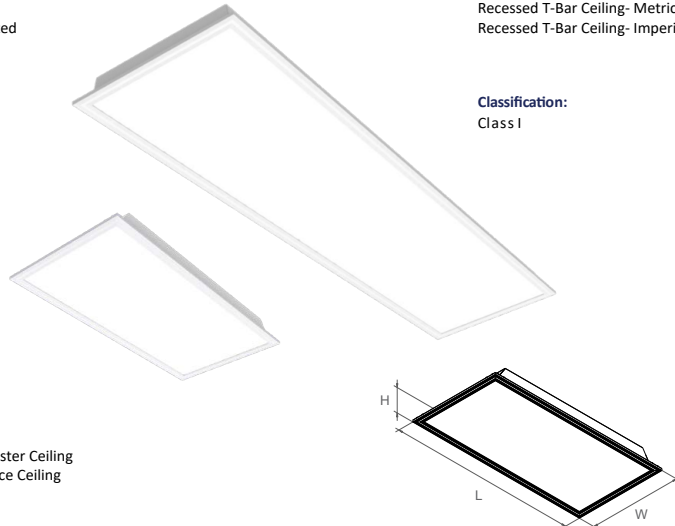

INDOOR

LED PANEL LIGHT TYPE VERTICAL - OS PV SERIES

Features:

- **T0.5mm** Mild Steel Housing
- Electrostatically Polyester Powder Coated
- Polycarbonate Opal Diffuser

Lamp Specification:

Brand: YLI / TRIDONIC
Lifetime: 50,000 hrs

CCT:

Warm White (3000K);
Cool White (4000K);
Daylight (6500K)

Warranty:

3 years

Efficacy (lm/W): >110

IP Rating: IP 20

Optional Add-on :

PRF : Aluminium Recessed Frame For Plaster Ceiling
ASF: Aluminium Surface Frame For Surface Ceiling
SP: Suspension Kit For Pendant Mounted

Mounting Type:
Recessed T-Bar Ceiling- Metric Size /
Recessed T-Bar Ceiling- Imperial Size

Classification:
Class I

MODEL	OS PV12/R OR R-MM	OS PV14/R OR R-MM	OS PV22/R OR R-MM	OS PV24/R OR R-MM
DIMENSION (mm)Imperial (R)	(L)605 x (W)302 x (H)54	(L)1215 x (W)302 x (H)54	(L)605 x (W)605 x (H)54	(L)1215 x (W)605 x (H)54
DIMENSION (mm)Metric (R-MM)	(L)595 x (W)295 x (H)54	(L)1195 x (W)295 x (H)54	(L)595 x (W)595 x (H)54	(L)1195 x (W)595 x (H)54
WATTAGE	18w	35w	35w	70w
LUMEN	2000lm	4000lm	4400lm	8800lm