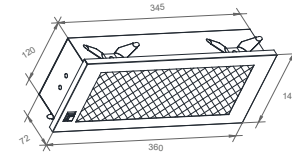

EMERGENCY LIGHT AND LED DRIVER

LED EMERGENCY LIGHT - RECESSED TYPE

Features:

- Mild Steel Housing
- Prismatic Diffuser
- Stainless Steel Spring Clips

Lamp Specification:

Brand: VITALITE
Emergency Duration: 3 Hours

Mode of Operation: Non-Maintained

Warranty: 1 year
Rating: 0.005A / 1.2W / 0.91PF

Recharge Period: 24 Hours
Battery: Ni-Cd AA 3.6V 900mAh

IP Rating: IP 20
Mains Supply: 220 – 240V 50/60Hz

Max. Operation Temperature: 35°C

MODEL	VEL 360/RT
DIMENSION (mm)	(L)360 x (H)72 x (W)145
LAMP	LED 2835 (20PCS)
RATED LUMEN	75lm

LED EMERGENCY LIGHT - SURFACE TYPE VEL 330/ST

Features:

- Mild Steel Housing
- Polycarbonate Opal Linear Diffuser

Lamp Specification:

Brand: VITALITE
Emergency Duration: 3 Hours

Mode of Operation: Non-Maintained

Warranty: 1 year
Rating: 0.005A / 1.2W / 0.91PF

Recharge Period: 24 Hours
Battery: Ni-Cd AA 3.6V 900mAh

IP Rating: IP 20
Mains Supply: 220 – 240V 50/60Hz

Max. Operation Temperature: 35°C