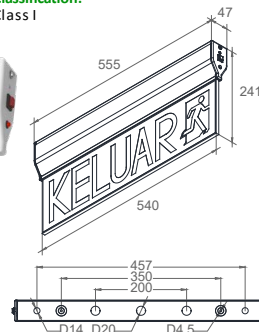

Classification:

Class I

VKS 555/STS/RM
(Single Sided View)

VKS 555/STS/LRA
(Double Sided View)

VKS 555/STS/SA
(Single Sided View)

VKS 555/STS/SA
(Single Sided View)

MODEL	VKS 555/STS/**
DIMENSION (mm)	(L)555 x (H)241 x (W)47
LAMP	LED 2835 (28 PCS)

LED KELUAR SIGN - WEATHERPROOF (IP65)

Features:

- Polycarbonate Housing & Diffuser

Mounting Type:

- Wall Mounted
  (Above Doors / Entrance / Exits)

Lamp Specification:

Brand: VITALITE
Emergency Duration: 3 Hours

Mode of Operation: Maintained

Warranty: 1 year
Rating: 0.01A / 2.5W / 0.90PF

Recharge Period: 24 Hours
Battery: Ni-Cd AA 3.6V 900mAh

IP Rating: IP 65
Mains Supply: 220 – 240V 50/60Hz

Max. Operation Temperature: 40°C