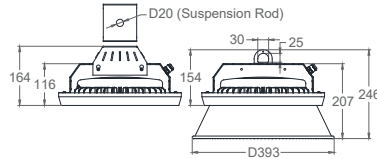

MODEL	OS UFO 340-100W-60D	OS UFO 340-125W-60D	OS UFO 340-150W-60D	OS UFO 340-200W-60D
DIMENSION (mm)	As Shown	As Shown	As Shown	As Shown
WATTAGE	100w	125w	150w	200w
LUMEN	14000lm	16000lm	18500lm	22000lm

MODEL	OS UFO 340-100W-90D	OS UFO 340-125W-90D	OS UFO 340-150W-90D	OS UFO 340-200W-90D
DIMENSION (mm)	As Shown	As Shown	As Shown	As Shown
WATTAGE	100w	125w	150w	200w
LUMEN	14000lm	17000lm	19000lm	22500lm

LED UFO HIGH BAY LIGHT - OS UFO SWP SERIES

1. **Features:**
2. Die Cast Aluminium Housing
   - Polycarbonate Diffuser Lens
   - Nickel Plating Lifting Eye Bolt
   - Pre Connecting With 105°C HR PVC Cable

Lamp Specification:

Brand: YLI / SOSEN
Lifetime: 50,000 hrs

CCT: Cool White (4000K); Daylight (5000K) / (5700K)

Warranty: 3 years
Beam Angle(°): >60° / 90° / 120°

Efficacy (lm/W): >100
CRI (Ra): >70

Power Factor: >0.9
IP Rating: IP 65