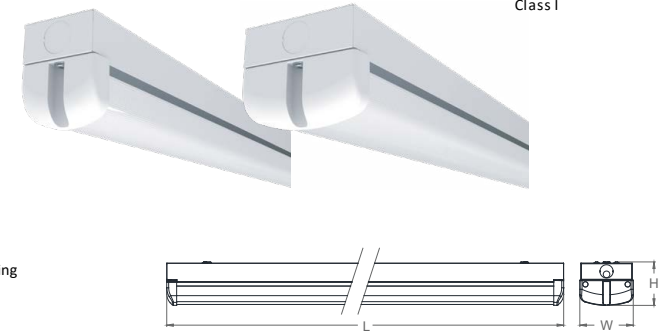

Mounting Type:
Surface Ceiling / Wall

Classification:
Class I

MODEL	OS D2-1/OL	OS D2-2/OL	OS D4-1/OL	OS D4-2/OL
DIMENSION (mm)	(L)600 x (W)53 x (H)66	(L)600 x (W)81 x (H)66	(L)1160 x (W)53 x (H)66	(L)1160 x (W)81 x (H)66
WATTAGE	18w	31w	31w	62w
LUMEN	1760lm	3520lm	3520lm	7040lm