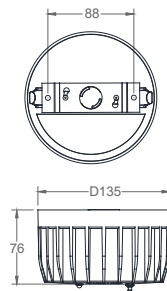

Mounting Type:
Surface Ceiling

Classification:
Class I