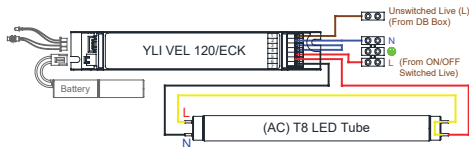

VEL 120/ECK USED WITH T8 LED TUBE WITH BUILT-IN DRIVER