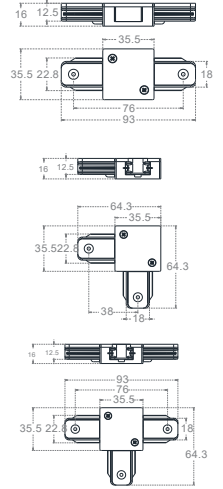

STEEL BAND - GI

MODEL	12mm x 10m GI	17mm x 10m GI	25mm x 10m GI
MATERIAL	GI (Thickness 0.6mm)	GI (Thickness 0.8mm)	GI (Thickness 1.0mm)
DIMENSION	(L)15mm x (W)12mm	(L)20mm x (W)17.2mm	(L)25mm x (W)25.4mm