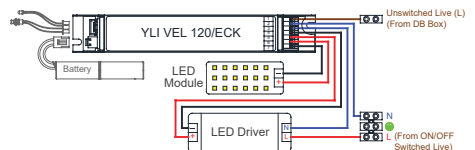

VEL 120/ECK USED WITH LED MODULE WITH EXTERNAL DRIVER