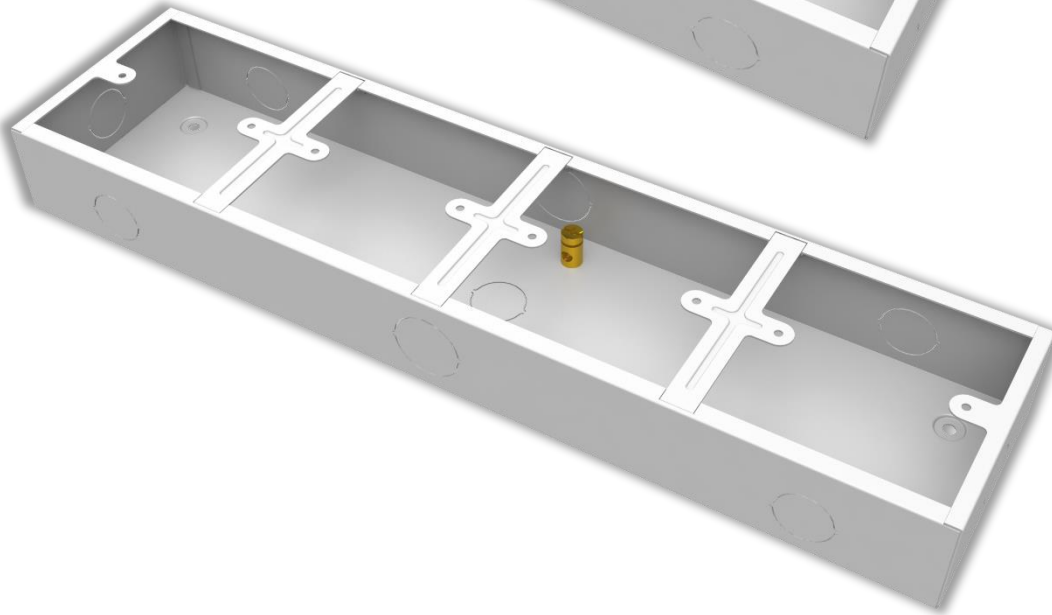

**Surface Metal Box**

**MODEL: YSMB Series**

**Specifications:**

- Housing is Fabricated From Mild Steel
- Electrostatic Polyester Powder Coated
- M4 Brass Earth Terminal
- Wall Mounting
- Degree of Protection: **IP20**

**Available Colour:**

- Smooth White

Model	Description	Thickness	Dimension (mm)		
			L	W	H
YSMB 303	1 x Single Switch	0.8mm	88	88	40
YSMB 307	2 x Single Switch	0.8mm	176	88	40
YSMB 310	3 x Single Switch	0.8mm	264	88	40
YSMB 314	4 x Single Switch	0.8mm	352	88	40