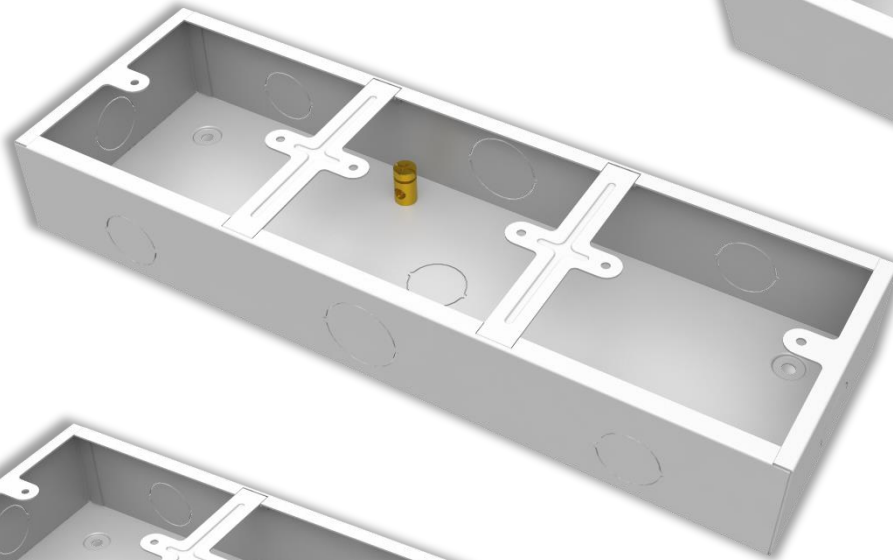

**Surface Metal Box**

**MODEL: YSMB Series**

**Specifications:**

- Housing is Fabricated From Mild Steel
- Electrostatic Polyester Powder Coated
- M4 Brass Earth Terminal
- Wall Mounting
- Degree of Protection: **IP20**

**Available Colour:**

- Smooth White

Model	Description	Thickness	Dimension (mm)		
			L	W	H
YSMB 303	1 x Single Switch	0.8mm	88	88	40
YSMB 307	2 x Single Switch	0.8mm	176	88	40
YSMB 310	3 x Single Switch	0.8mm	264	88	40
YSMB 314	4 x Single Switch	0.8mm	352	88	40