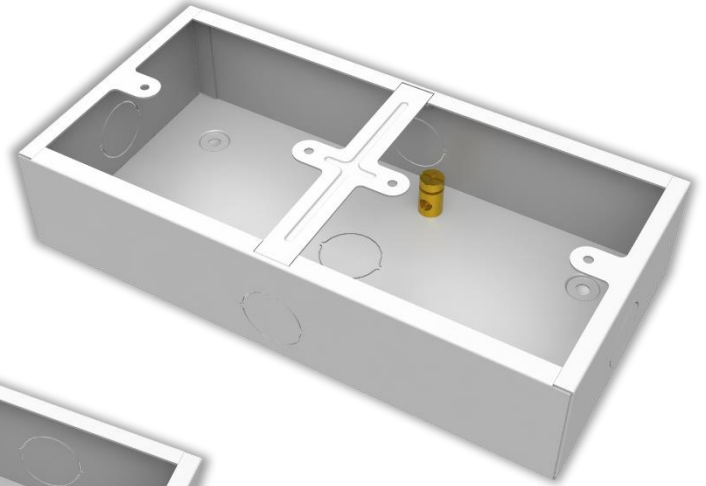

**Surface Metal Box**

**MODEL: YSMB Series**

**Specifications:**

- Housing is Fabricated From Mild Steel
- Electrostatic Polyester Powder Coated
- M4 Brass Earth Terminal
- Wall Mounting
- Degree of Protection: **IP20**

**Available Colour:**

- Smooth White

Model	Description	Thickness	Dimension (mm)		
			L	W	H
YSMB 303	1 x Single Switch	0.8mm	88	88	40
YSMB 307	2 x Single Switch	0.8mm	176	88	40
YSMB 310	3 x Single Switch	0.8mm	264	88	40
YSMB 314	4 x Single Switch	0.8mm	352	88	40