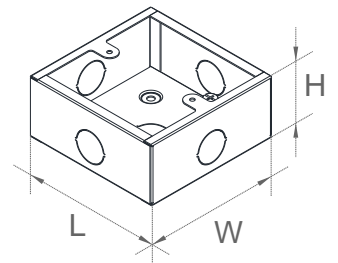

**Surface Metal Box**

**MODEL: YSMB Series**

**Specifications:**

- Housing is Fabricated From Mild Steel
- Electrostatic Polyester Powder Coated
- M4 Brass Earth Terminal
- Wall Mounting
- Degree of Protection: **IP20**

**Available Colour:**

- Smooth White

Model	Description	Thickness	Dimension (mm)		
			L	W	H
YSMB 303	1 x Single Switch	0.8mm	88	88	40
YSMB 307	2 x Single Switch	0.8mm	176	88	40
YSMB 310	3 x Single Switch	0.8mm	264	88	40
YSMB 314	4 x Single Switch	0.8mm	352	88	40