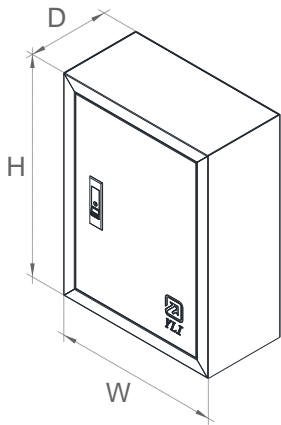

Metal Enclosure Box

Model: YMEB Series

Specifications:

- Housing is Fabricated From Mild Steel
- Electrostatic Polyester Powder Coated
- Push-In Lock & Key Set
- M4 Brass Earth Terminal
- Wall Mounting
- Degree of Protection: **IP20**

Available Colour:

- Wrinkle Grey

Model	Thickness	Dimension (mm)		
		W	H	D
YMEB 20x30x12	0.8mm	200	300	120
YMEB 25x25x12	0.8mm	250	250	120
YMEB 25x35x12	0.8mm	250	350	120
YMEB 30x40x15	0.8mm	300	400	150
YMEB 30x40x20	0.8mm	300	400	200
YMEB 40x50x20	1.0mm	400	500	200
YMEB 40x60x20	1.0mm	400	600	200
YMEB 50x60x20	1.0mm	500	600	200
YMEB 50x70x20	1.0mm	500	700	200
YMEB 60x80x20	1.0mm	600	800	200