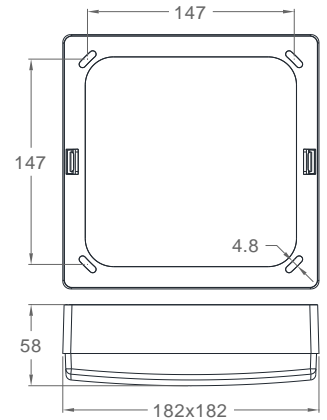

Model	System Lumens (lm)	System Power (W)	System Current (A)	OS LED Modules (DC)	VITALITE LED Driver (AC 220~240V, 50/60Hz, PF 0.90)
OS SS 804	2200lm	20W	0.09A	OS SS804-SQ-120-xxxxK-G1	VLD 25/500/50

OS LED Modules (DC)	Current (mA)	Luminous Flux (lm)	Power (W)	Voltage (V)	CCT (K)	CRI (Ra)	SDCM	Max. Temp. at tc (°C)	Lifespan (Hrs)
OS SS804-SQ-120-xxxxK-G1 (SMD 2835 12C10B)	500mA	2880lm	18W	36V	3000K 4000K 6500K	≥ 80	≤ 5	85°C	50000Hrs