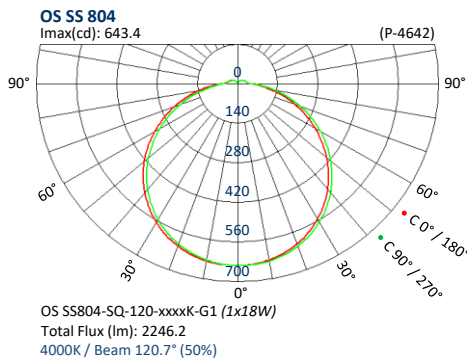

OS LED Modules (DC)	Current (mA)	Luminous Flux (lm)	Power (W)	Voltage (V)	CCT (K)	CRI (Ra)	SDCM	Max. Temp. at tc (°C)	Lifespan (Hrs)
OS SS804-SQ-120-xxxxK-G1 (SMD 2835 12C10B)	500mA	2880lm	18W	36V	3000K 4000K 6500K	≥ 80	≤ 5	85°C	50000Hrs

Photometric Data

Flux Out: 507.4 lm

Height (M)	Lux	CM
1	485	115
2	121	231
3	54	346
4	30	462
5	19	577

Height Angle: 60° Diameter