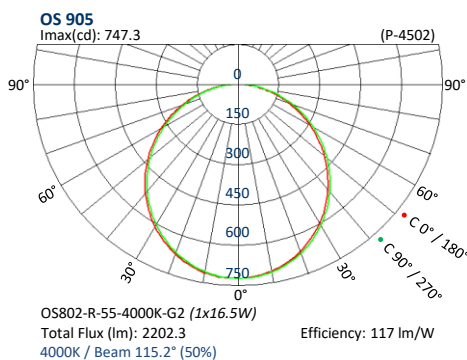

OS LED Modules (DC)	Current (mA)	Luminous Flux (lm)	Power (W)	Voltage (V)	CCT (K)	CRI (Ra)	SDCM	Max. Temp. at tc (°C)	Lifespan (Hrs)		
OS802-R-55-xxxxK-G2 (SMD 2835 11C5B)	350mA	1955lm	11.5W	32V	3000K	4000K	6500K	≥ 80	≤ 5	85°C	50000Hrs
	500mA	2640lm	16.5W	33V	3000K	4000K	6500K	≥ 80	≤ 5	85°C	50000Hrs

Photometric Data

Flux Out: 581.8 lm

Height (M)	Lux	CM
1	556	115
2	139	231
3	62	346
4	35	462
5	22	577

Height Angle: 60° Diameter

Date: 19 August 2024

Max. Operating Temperature at ta 0°C to +35°C

YLI INDUSTRY SDN. BHD. Reserves the rights to alternate the specification of its product at any time without prior notice.