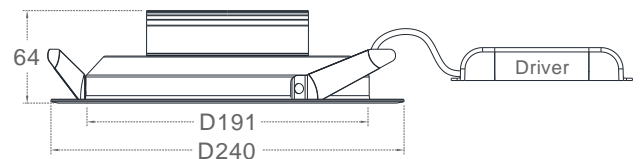

Model	System Lumens (lm)	System Power (W)	System Current (A)	OS LED Modules (DC)	VITALITE LED Driver (AC 220-240V, 50/60Hz, PF 0.90)	Hole Cut (mm)
OS 905	2200lm	19W	0.08A	OS802-R-55-xxxxK-G2	VLD 25/500/50 or VLD 26-36/500 (T)	D210

OS LED Modules (DC)	Current (mA)	Luminous Flux (lm)	Power (W)	Voltage (V)	CCT (K)	CRI (Ra)	SDCM	Max. Temp. at tc (°C)	Lifespan (Hrs)		
OS802-R-55-xxxxK-G2 (SMD 2835 11C5B)	350mA	1955lm	11.5W	32V	3000K	4000K	6500K	≥ 80	≤ 5	85°C	50000Hrs
	500mA	2640lm	16.5W	33V	3000K	4000K	6500K	≥ 80	≤ 5	85°C	50000Hrs