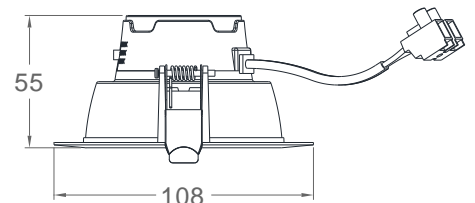

Replace:

- 1x18W CFLi Downlight &
- Save Over 50% on Energy

Model	System Lumens (lm)	System Power (W)	System Current (A)	Beam Angle (°)	Built-In LED Driver		Hole Cut (mm)
					Input	Power Factor	
OS 301/TC	765lm	9W	0.04A	100°	AC 220-240V, 50/60Hz	> 0.90	D90

LED Module	Current (mA)	Luminous Flux (lm)	Power (W)	Voltage (V)	CCT (K)	CRI (Ra)	SDCM	Max. Temp. at tc (°C)	Lifespan (Hrs)
OS301-R-20-TC-3065-G1	80mA	1152lm	7.2W	90V	3000K, 4000K, 6500K	≥ 80	≤ 5	90°C	30000Hrs