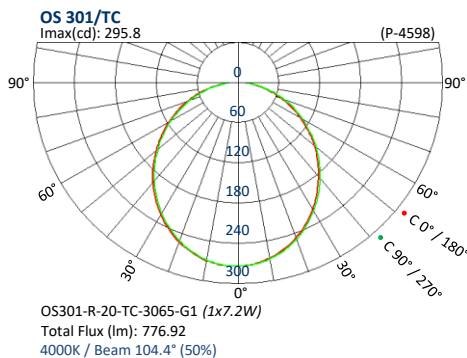

LED Module	Current (mA)	Luminous Flux (lm)	Power (W)	Voltage (V)	CCT (K)	CRI (Ra)	SDCM	Max. Temp. at tc (°C)	Lifespan (Hrs)
OS301-R-20-TC-3065-G1	80mA	1152lm	7.2W	90V	3000K, 4000K, 6500K	≥ 80	≤ 5	90°C	30000Hrs

Photometric Data

Flux Out: 223.4 lm

Height (M)	Lux	CM
1	213	115
2	53	231
3	24	346
4	13	462
5	9	577

Height Angle: 60° Diameter

Date: 17 August 2024

Max. Operating Temperature at ta -0°C to +35°C

YLI INDUSTRY SDN. BHD. Reserves the rights to alternate the specification of its product at any time without prior notice.