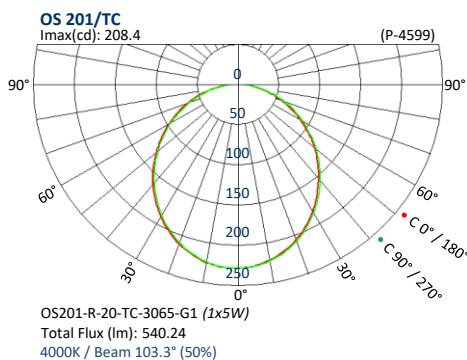

LED Module	Current (mA)	Luminous Flux (lm)	Power (W)	Voltage (V)	CCT (K)	CRI (Ra)	SDCM	Max. Temp. at tc (°C)	Lifespan (Hrs)
OS201-R-14-TC-3065-G1	80mA	800lm	5W	63V	3000K, 4000K, 6500K	≥ 80	≤ 5	90°C	30000Hrs

**Photometric Data**

Flux Out: 156.8 lm

Height (M)	Lux	CM
1	150	115
2	37	231
3	17	346
4	9	462
5	6	577

Height Angle: 60° Diameter

Date: 17 August 2024

Max. Operating Temperature at ta -0°C to +35°C

YLI INDUSTRY SDN. BHD. Reserves the rights to alternate the specification of its product at any time without prior notice.