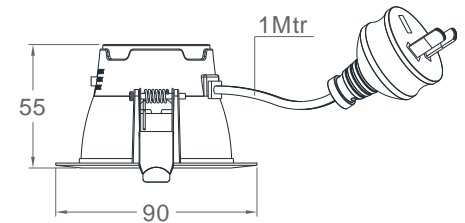

Replace:

- 1x13W CFLi Downlight &
- Save Over 50% on Energy

Model	System Lumens (lm)	System Power (W)	System Current (A)	Beam Angle (°)	Built-In LED Driver		Hole Cut (mm)
					Input	Power Factor	
OS 201/TC	540lm	6W	0.03A	100°	AC 220-240V, 50/60Hz	> 0.85	D75

LED Module	Current (mA)	Luminous Flux (lm)	Power (W)	Voltage (V)	CCT (K)	CRI (Ra)	SDCM	Max. Temp. at tc (°C)	Lifespan (Hrs)
OS201-R-14-TC-3065-G1	80mA	800lm	5W	63V	3000K, 4000K, 6500K	≥ 80	≤ 5	90°C	30000Hrs