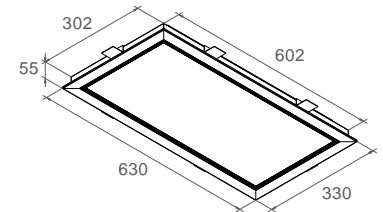

VIP LED PANEL LIGHT TYPE VERTICAL (Recessed Plaster Ceiling)

MODEL: VIP PV12/RP

Specifications & Technical Data

Luminaires:

- Frame is Extruded From Aluminium (*White*)
- Mild Steel Housing (*Thickness 0.5mm*)
- Aluminium Plaster Frame & Mild Steel Bracket
- Electrostatically Polyester Powder Coated
- Polycarbonate **Opal** Diffuser
- Nylon Connecting Devices
- Pre-Connected With PVC Cable
- Recessed Plaster Ceiling

Areas of Application:

- Home, Hospitality, Hotels, Offices,
- Retail, Supermarkets, Restaurants,
- Shop Lighting, Storage Room,
- Public & Commercial Building

Replace:

2x18W T8 FL & Save Over 50% On Energy

Optional:

- VITALITE VECK 36LED
- ≥ 2 Hours Duration Emergency Powerpack

Model	System Lumens (lm)	System Power (W)	System Current (A)	Beam Angle (°)	LED Square (DC)	VITALITE LED Driver (AC 220-240V, 50/60Hz, PF 0.90)	Dimension (mm) Cut Out Size
VIP PV12/RP	2200lm	19W	0.09A	110°	1 x PV-SQ-128-xxxxK-G2	1 x VITALITE VLD 35/700/50	310 x 610

LED Square Module (DC)	Current (mA)	Luminous Flux (lm)	Power (W)	Voltage (V)	CCT (K)	CRI (Ra)	SDCM	Max. Temp. at tc (°C)	Lifespan (Hrs)		
PV-SQ-128-xxxxK-G2 (SMD 2835 8C16B)	500mA	2000lm	11.5W	22.7V	3000K	4000K	6500K	≥ 80	≤ 5	80°C	50000Hrs
	650mA	2600lm	15.1W	23.2V	3000K	4000K	6500K	≥ 80	≤ 5	80°C	50000Hrs
	700mA	2800lm	16.4W	23.4V	3000K	4000K	6500K	≥ 80	≤ 5	80°C	50000Hrs

Photometric Data