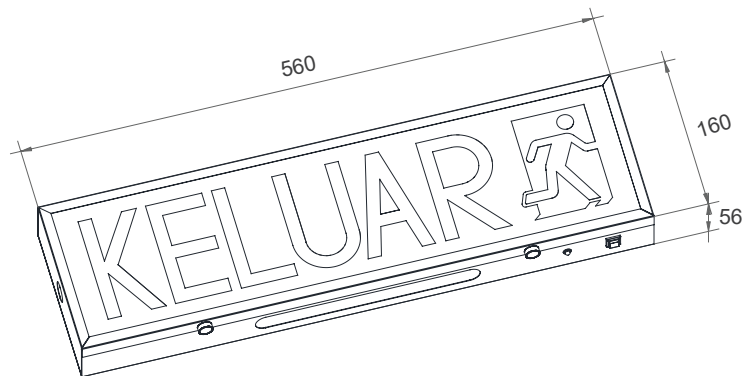

Legend	Model
	VKS 560/B/RM
	VKS 560/B/S
	VKS 560/B/L
	VKS 560/B/R

Specifications :

Mild Steel Housing
Opal Diffuser With KELUAR Sign

Test Standard :

MS 983:2004
MS 619-2-22:2005
MS IEC 60598-1:2012

Mounting Method :

Wall Mounted
Above Doors / Entrances & Exits

Certified by :

SIRIM QAS INTERNATIONAL SDN. BHD.
JABATAN BOMBA DAN PENYELAMAT MALAYSIA
JKR Approved

Mains Supply	220 – 240V 50/60Hz	Rating	0.01A / 2.5W / 0.90 PF
Mode of Operation	Maintained	Classification	Class 1
Lamp	LED 2835 (5 PCS)	Degree of Protection	IP 20
Battery	Ni-Cd AA 3.6V 900mAh	Max. Operating Temperature (ta)	40°C
Emergency Duration	3 Hours	Recommended Mounting Height	Min. 2.3m
Recharge Period	24 Hours	Weight	1.28 KG

Packing : 10 sets per carton box
Outer carton box : L587 X W357 X H370 mm (13.90 kg)
Inner carton box : L572 X W173 X H67 mm (1.43 kg)