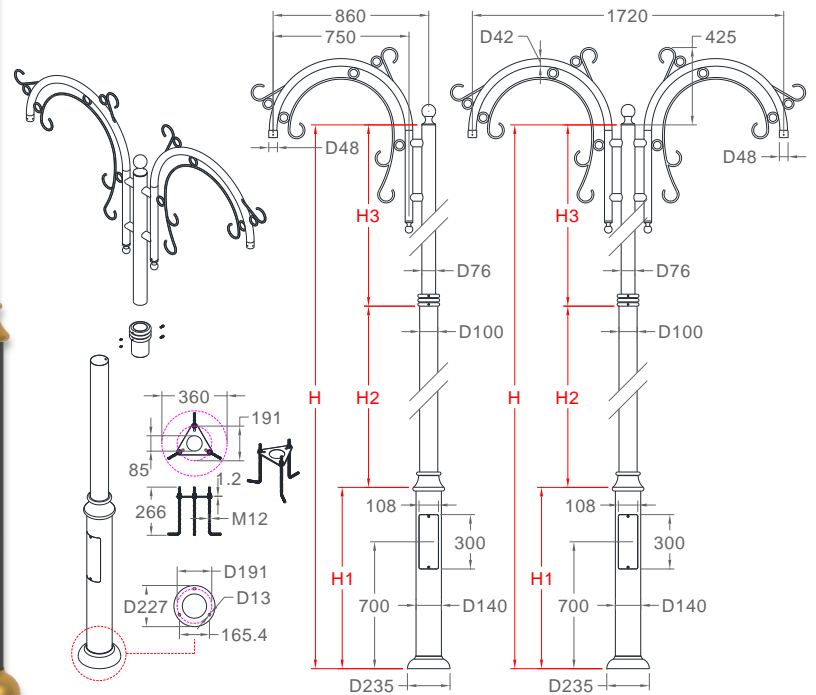

Hot-Dip Galvanized Pole c/w Arm (For Street Lantern)

Model: HDG Pole c/w Décor Bracket

Single Décor Bracket
Black Texture

Double Décor Bracket
Black Texture

Specification:

- Mild Steel Pole Coated With Hot-Dip Galvanized
- Electrostatic Polyester Powder Coated
- Aluminium Rim & Ring With Gold Colour
- Service Door & Mild Steel Gear Tray

Available Colour:

- Black Texture
- Silver Texture

Model	Type	Material	Dimension (mm)			
		Pole	H	H1	H2	H3
HDG-POLE-40-3SB	3 Stepped - Single Décor Bracket	Mild Steel + Hot-Dip Galvanized	4000	1000	1000	2000
HDG-POLE-50-3SB	3 Stepped - Single Décor Bracket	Mild Steel + Hot-Dip Galvanized	5000	1000	2000	2000
HDG-POLE-60-3SB	3 Stepped - Single Décor Bracket	Mild Steel + Hot-Dip Galvanized	6000	1000	2000	3000
HDG-POLE-40-3DB	3 Stepped - Double Décor Bracket	Mild Steel + Hot-Dip Galvanized	4000	1000	1000	2000
HDG-POLE-50-3DB	3 Stepped - Double Décor Bracket	Mild Steel + Hot-Dip Galvanized	5000	1000	2000	2000
HDG-POLE-60-3DB	3 Stepped - Double Décor Bracket	Mild Steel + Hot-Dip Galvanized	6000	1000	2000	3000