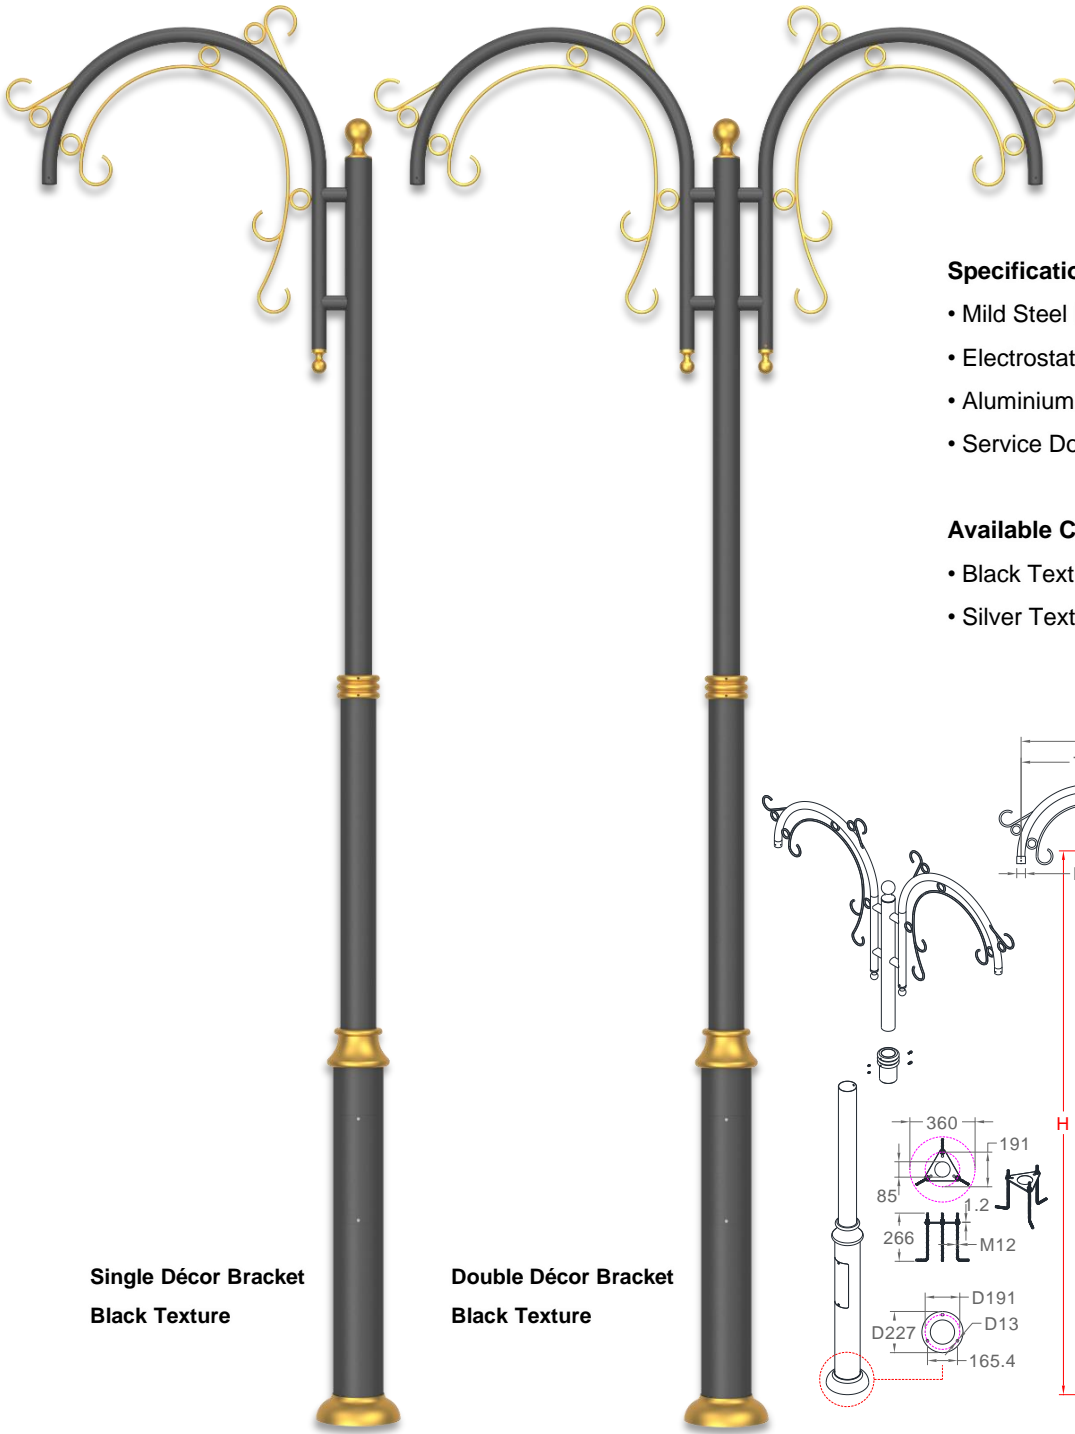

Hot-Dip Galvanized Pole c/w Arm (For Street Lantern)

Model: HDG Pole c/w Décor Bracket

Single Décor Bracket
Black Texture

Double Décor Bracket
Black Texture

Specification:

- Mild Steel Pole Coated With Hot-Dip Galvanized
- Electrostatic Polyester Powder Coated
- Aluminium Rim & Ring With Gold Colour
- Service Door & Mild Steel Gear Tray

Available Colour:

- Black Texture
- Silver Texture

Model	Type	Material	Dimension (mm)			
		Pole	H	H1	H2	H3
HDG-POLE-40-3SB	3 Stepped - Single Décor Bracket	Mild Steel + Hot-Dip Galvanized	4000	1000	1000	2000
HDG-POLE-50-3SB	3 Stepped - Single Décor Bracket	Mild Steel + Hot-Dip Galvanized	5000	1000	2000	2000
HDG-POLE-60-3SB	3 Stepped - Single Décor Bracket	Mild Steel + Hot-Dip Galvanized	6000	1000	2000	3000
HDG-POLE-40-3DB	3 Stepped - Double Décor Bracket	Mild Steel + Hot-Dip Galvanized	4000	1000	1000	2000
HDG-POLE-50-3DB	3 Stepped - Double Décor Bracket	Mild Steel + Hot-Dip Galvanized	5000	1000	2000	2000
HDG-POLE-60-3DB	3 Stepped - Double Décor Bracket	Mild Steel + Hot-Dip Galvanized	6000	1000	2000	3000