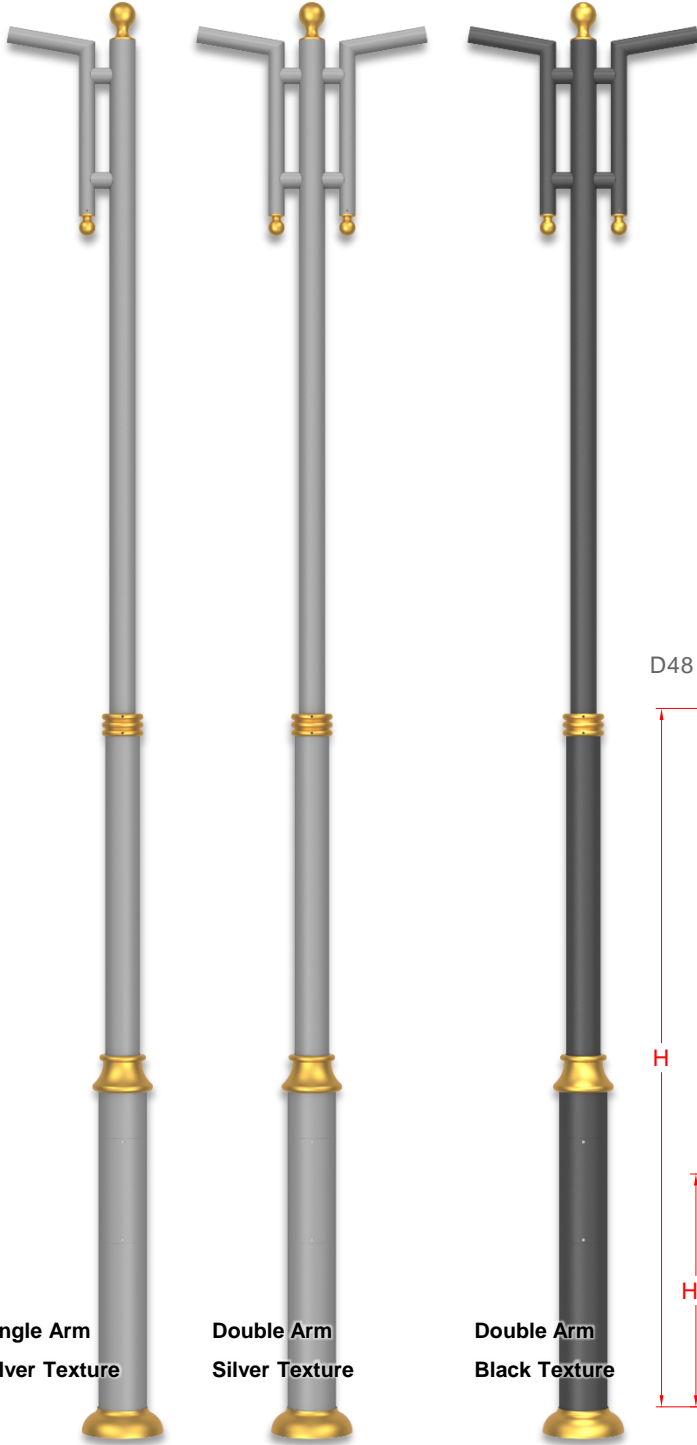

Hot-Dip Galvanized Pole c/w Arm (For Street Lighting)

Model: HDG Pole c/w Arm

Single Arm
Silver Texture

Double Arm
Silver Texture

Double Arm
Black Texture

Specification:

- Mild Steel Pole Coated With Hot-Dip Galvanized
- Electrostatic Polyester Powder Coated
- Aluminium Rim & Ring With Gold Colour
- Service Door & Mild Steel Gear Tray

Available Colour:

- Black Texture
- Silver Texture

Model	Type	Material	Dimension (mm)			
		Pole	H	H1	H2	H3
HDG-POLE-40-3SA	3 Stepped - Single Arm	Mild Steel + Hot-Dip Galvanized	4000	1000	1000	2000
HDG-POLE-50-3SA	3 Stepped - Single Arm	Mild Steel + Hot-Dip Galvanized	5000	1000	2000	2000
HDG-POLE-60-3SA	3 Stepped - Single Arm	Mild Steel + Hot-Dip Galvanized	6000	1000	2000	3000
HDG-POLE-40-3DA	3 Stepped - Double Arm	Mild Steel + Hot-Dip Galvanized	4000	1000	1000	2000
HDG-POLE-50-3DA	3 Stepped - Double Arm	Mild Steel + Hot-Dip Galvanized	5000	1000	2000	2000
HDG-POLE-60-3DA	3 Stepped - Double Arm	Mild Steel + Hot-Dip Galvanized	6000	1000	2000	3000