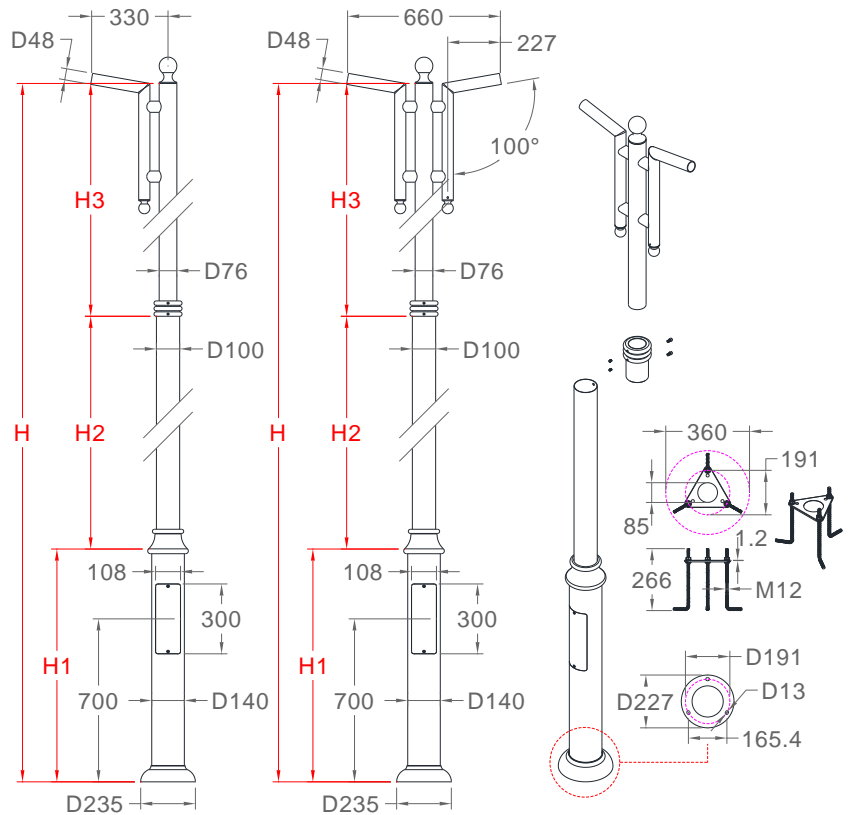

Hot-Dip Galvanized Pole c/w Arm (For Street Lighting)

Model: HDG Pole c/w Arm

Single Arm
Silver Texture

Double Arm
Silver Texture

Double Arm
Black Texture

Specification:

- Mild Steel Pole Coated With Hot-Dip Galvanized
- Electrostatic Polyester Powder Coated
- Aluminium Rim & Ring With Gold Colour
- Service Door & Mild Steel Gear Tray

Available Colour:

- Black Texture
- Silver Texture

Model	Type	Material	Dimension (mm)			
		Pole	H	H1	H2	H3
HDG-POLE-40-3SA	3 Stepped - Single Arm	Mild Steel + Hot-Dip Galvanized	4000	1000	1000	2000
HDG-POLE-50-3SA	3 Stepped - Single Arm	Mild Steel + Hot-Dip Galvanized	5000	1000	2000	2000
HDG-POLE-60-3SA	3 Stepped - Single Arm	Mild Steel + Hot-Dip Galvanized	6000	1000	2000	3000
HDG-POLE-40-3DA	3 Stepped - Double Arm	Mild Steel + Hot-Dip Galvanized	4000	1000	1000	2000
HDG-POLE-50-3DA	3 Stepped - Double Arm	Mild Steel + Hot-Dip Galvanized	5000	1000	2000	2000
HDG-POLE-60-3DA	3 Stepped - Double Arm	Mild Steel + Hot-Dip Galvanized	6000	1000	2000	3000