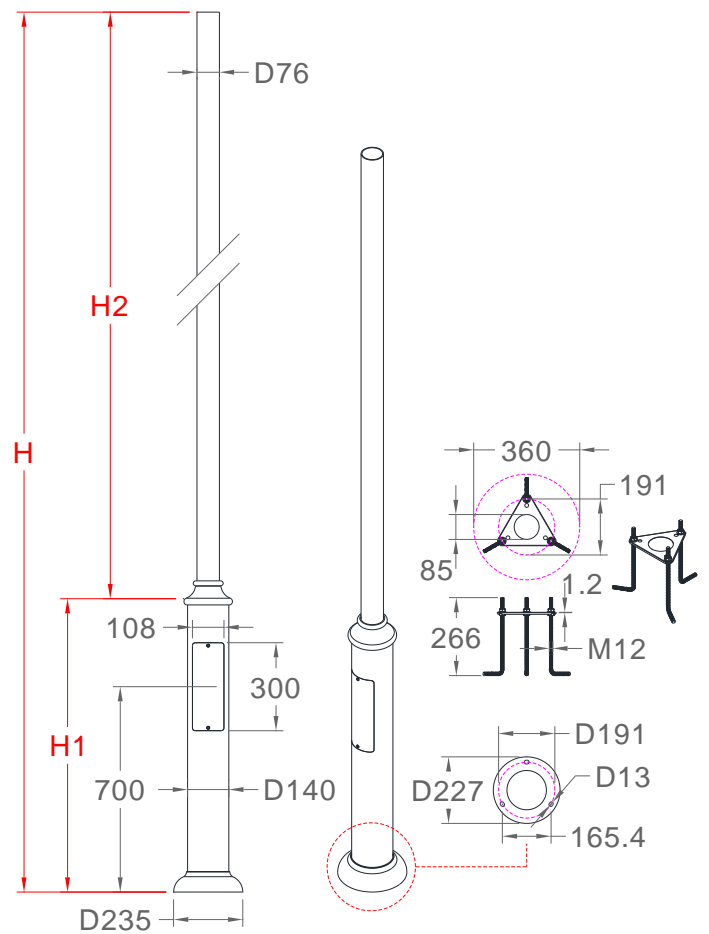

Hot-Dip Galvanized Pole Top (2 Stepped)

Model: HDG Pole Top (2 Stepped)

Specification:

- Mild Steel Pole Coated With Hot-Dip Galvanized
- Electrostatic Polyester Powder Coated
- Aluminium Rim & Ring With Gold Colour
- Service Door & Mild Steel Gear Tray

Available Colour:

- Black Texture
- Silver Texture

Model	Type	Material	Dimension (mm)		
		Pole	H	H1	H2
HDG-POLE-20-2PT	2 Stepped - Pole Top	Mild Steel + Hot-Dip Galvanized	2000	1000	1000
HDG-POLE-25-2PT	2 Stepped - Pole Top	Mild Steel + Hot-Dip Galvanized	2500	1000	1500
HDG-POLE-30-2PT	2 Stepped - Pole Top	Mild Steel + Hot-Dip Galvanized	3000	1000	2000
HDG-POLE-35-2PT	2 Stepped - Pole Top	Mild Steel + Hot-Dip Galvanized	3500	1000	2500
HDG-POLE-40-2PT	2 Stepped - Pole Top	Mild Steel + Hot-Dip Galvanized	4000	1000	3000