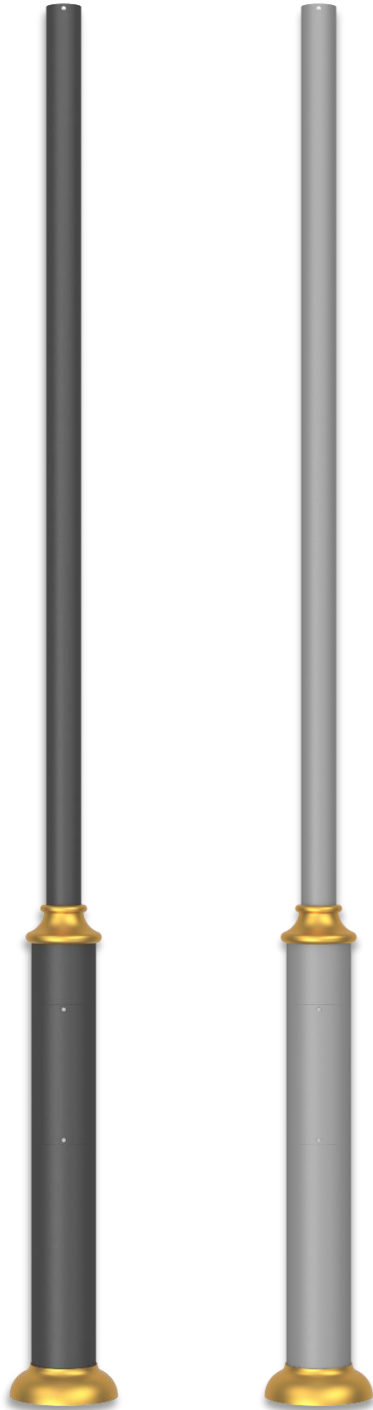

Hot-Dip Galvanized Pole Top (2 Stepped)

Model: HDG Pole Top (2 Stepped)

Specification:

- Mild Steel Pole Coated With Hot-Dip Galvanized
- Electrostatic Polyester Powder Coated
- Aluminium Rim & Ring With Gold Colour
- Service Door & Mild Steel Gear Tray

Available Colour:

- Black Texture
- Silver Texture

Model	Type	Material	Dimension (mm)		
		Pole	H	H1	H2
HDG-POLE-20-2PT	2 Stepped - Pole Top	Mild Steel + Hot-Dip Galvanized	2000	1000	1000
HDG-POLE-25-2PT	2 Stepped - Pole Top	Mild Steel + Hot-Dip Galvanized	2500	1000	1500
HDG-POLE-30-2PT	2 Stepped - Pole Top	Mild Steel + Hot-Dip Galvanized	3000	1000	2000
HDG-POLE-35-2PT	2 Stepped - Pole Top	Mild Steel + Hot-Dip Galvanized	3500	1000	2500
HDG-POLE-40-2PT	2 Stepped - Pole Top	Mild Steel + Hot-Dip Galvanized	4000	1000	3000